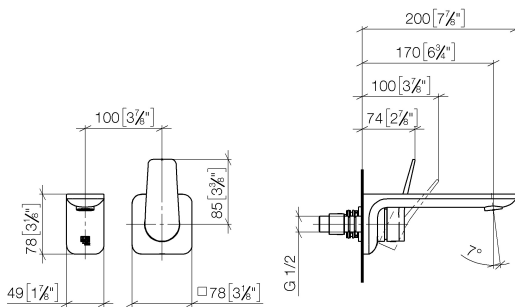

Washbasin - Lissé

Wall-mounted single-lever basin mixer without pop-up waste - polished chrome

Article number: 36 860 845-00

- 170 mm projection
- fixed spout
- circular, air-enriched flow
- hole diameter spout 37 mm
- hole diameter single-lever mixer 57 mm
- rosette 78 x 78 mm
- max. flow 5.7 l/min
- lead-free
- Fittings group as per DIN 4109: 1

polished chrome

Miscellaneous items are required for this article.

Dimensional drawing

mm [inches]

## Washbasin - Lissé

Wall-mounted single-lever basin mixer without pop-up waste - polished chrome

Article number: 36 860 845-00

All details in mm / inch = mm x 0.0394

### Flow rate chart

Washbasin - Lissé

Wall-mounted single-lever basin mixer without pop-up waste - polished chrome

Article number: 36 860 845-00