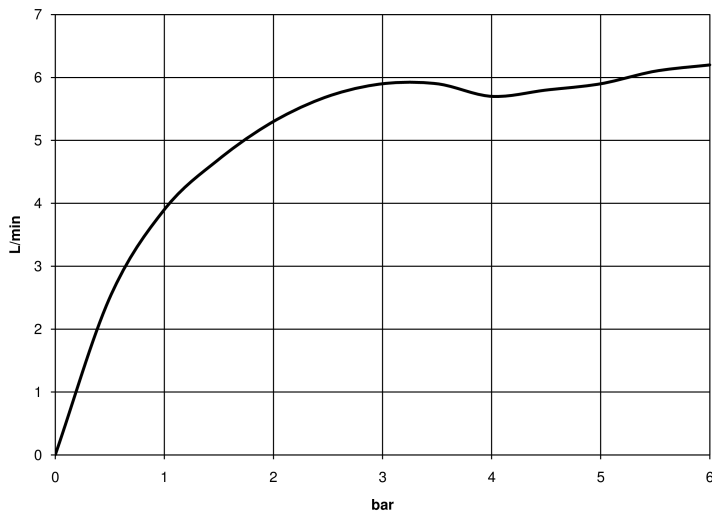

Washbasin - Lissé

Wall-mounted single-lever basin mixer without pop-up waste - polished chrome

Article number: 36 860 845-00

All details in mm / inch = mm x 0.0394

Flow rate chart