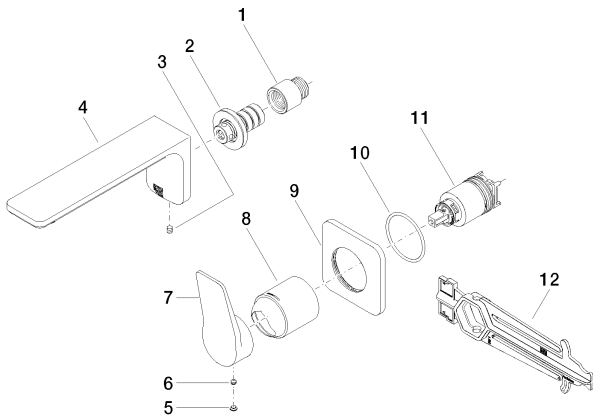

Washbasin - Lissé

Wall-mounted single-lever basin mixer without pop-up waste - polished chrome

Article number: 36 860 845-00

- 170 mm projection
- fixed spout
- circular, air-enriched flow
- hole diameter spout 37 mm
- hole diameter single-lever mixer 57 mm
- rosette 78 x 78 mm
- max. flow 5.7 l/min
- lead-free
- Fittings group as per DIN 4109: 1

## Washbasin - Lissé

Wall-mounted single-lever basin mixer without pop-up waste - polished chrome

Article number: 36 860 845-00

All details in mm / inch = mm x 0.0394

### Flow rate chart

Washbasin - Lissé

Wall-mounted single-lever basin mixer without pop-up waste - polished chrome

Article number: 36 860 845-00

Washbasin - Lissé

Wall-mounted single-lever basin mixer without pop-up waste - polished chrome

Article number: 36 860 845-00

Spare parts list

No.	Item Number	Name	Quantity used
1	09 24 03 072 10 90	nipple	1
2	90 24 03 108 00 90	nipple set	1
3	04 31 11 004 00 90	pin	1
4	90 11 84 021 00-00	spout	1
5	90 31 20 087 00-00	plug	1
6	09 31 11 063 90	pin	1
7	09 20 84 021-00	handle	1
8	09 11 02 288-00	cover	1
9	09 27 84 020-00	rosette	1
10	09 14 10 049 90	seal	1
11	90 15 05 064 01 90	cartridge	1
12	09 30 09 064 90	key	1