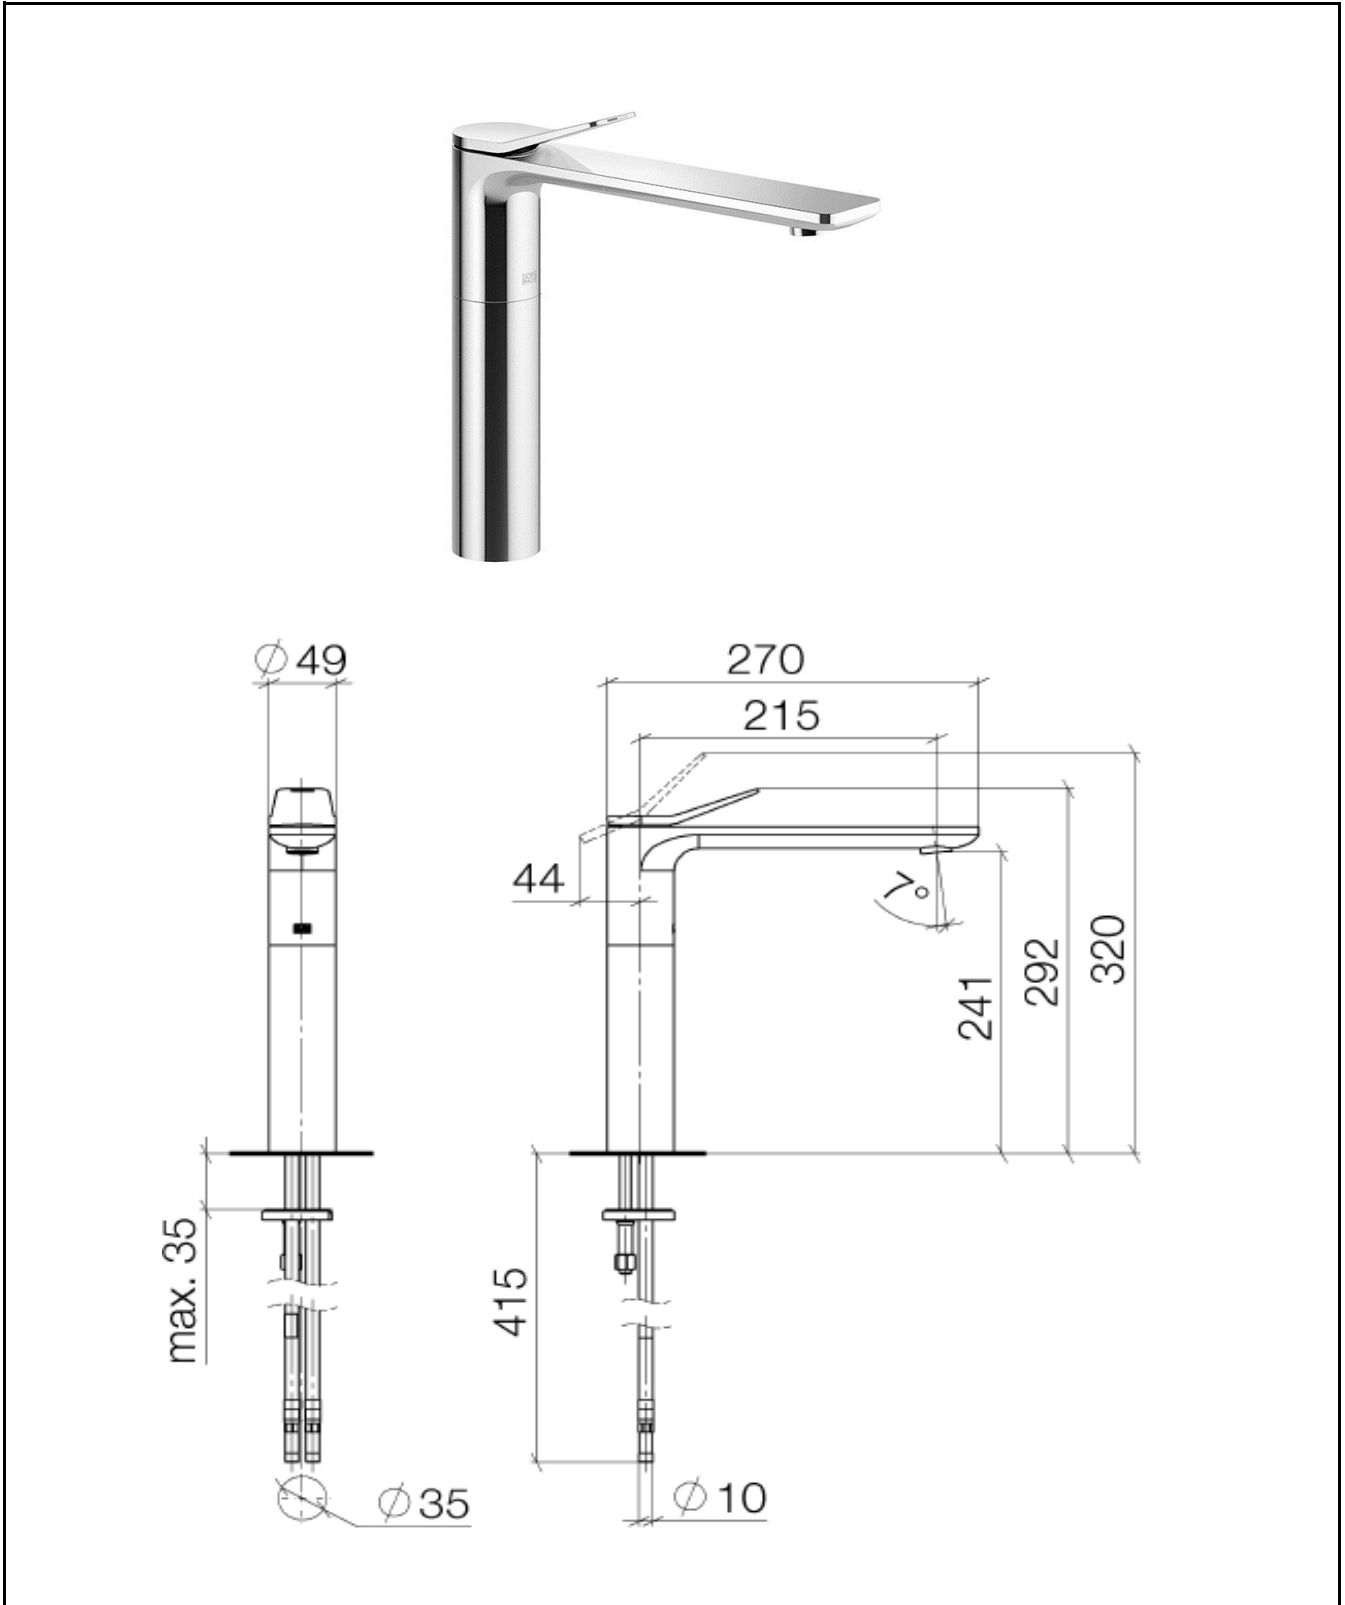

# TECHNICAL SCHEDULE

Dornbracht Lissé single-lever mixer without pop-up waste

Code: D33537845

*Inspirational + European + Bathroomware*

t 09 444 5656

e info@metrix.co.nz

www.metrix.co.nz