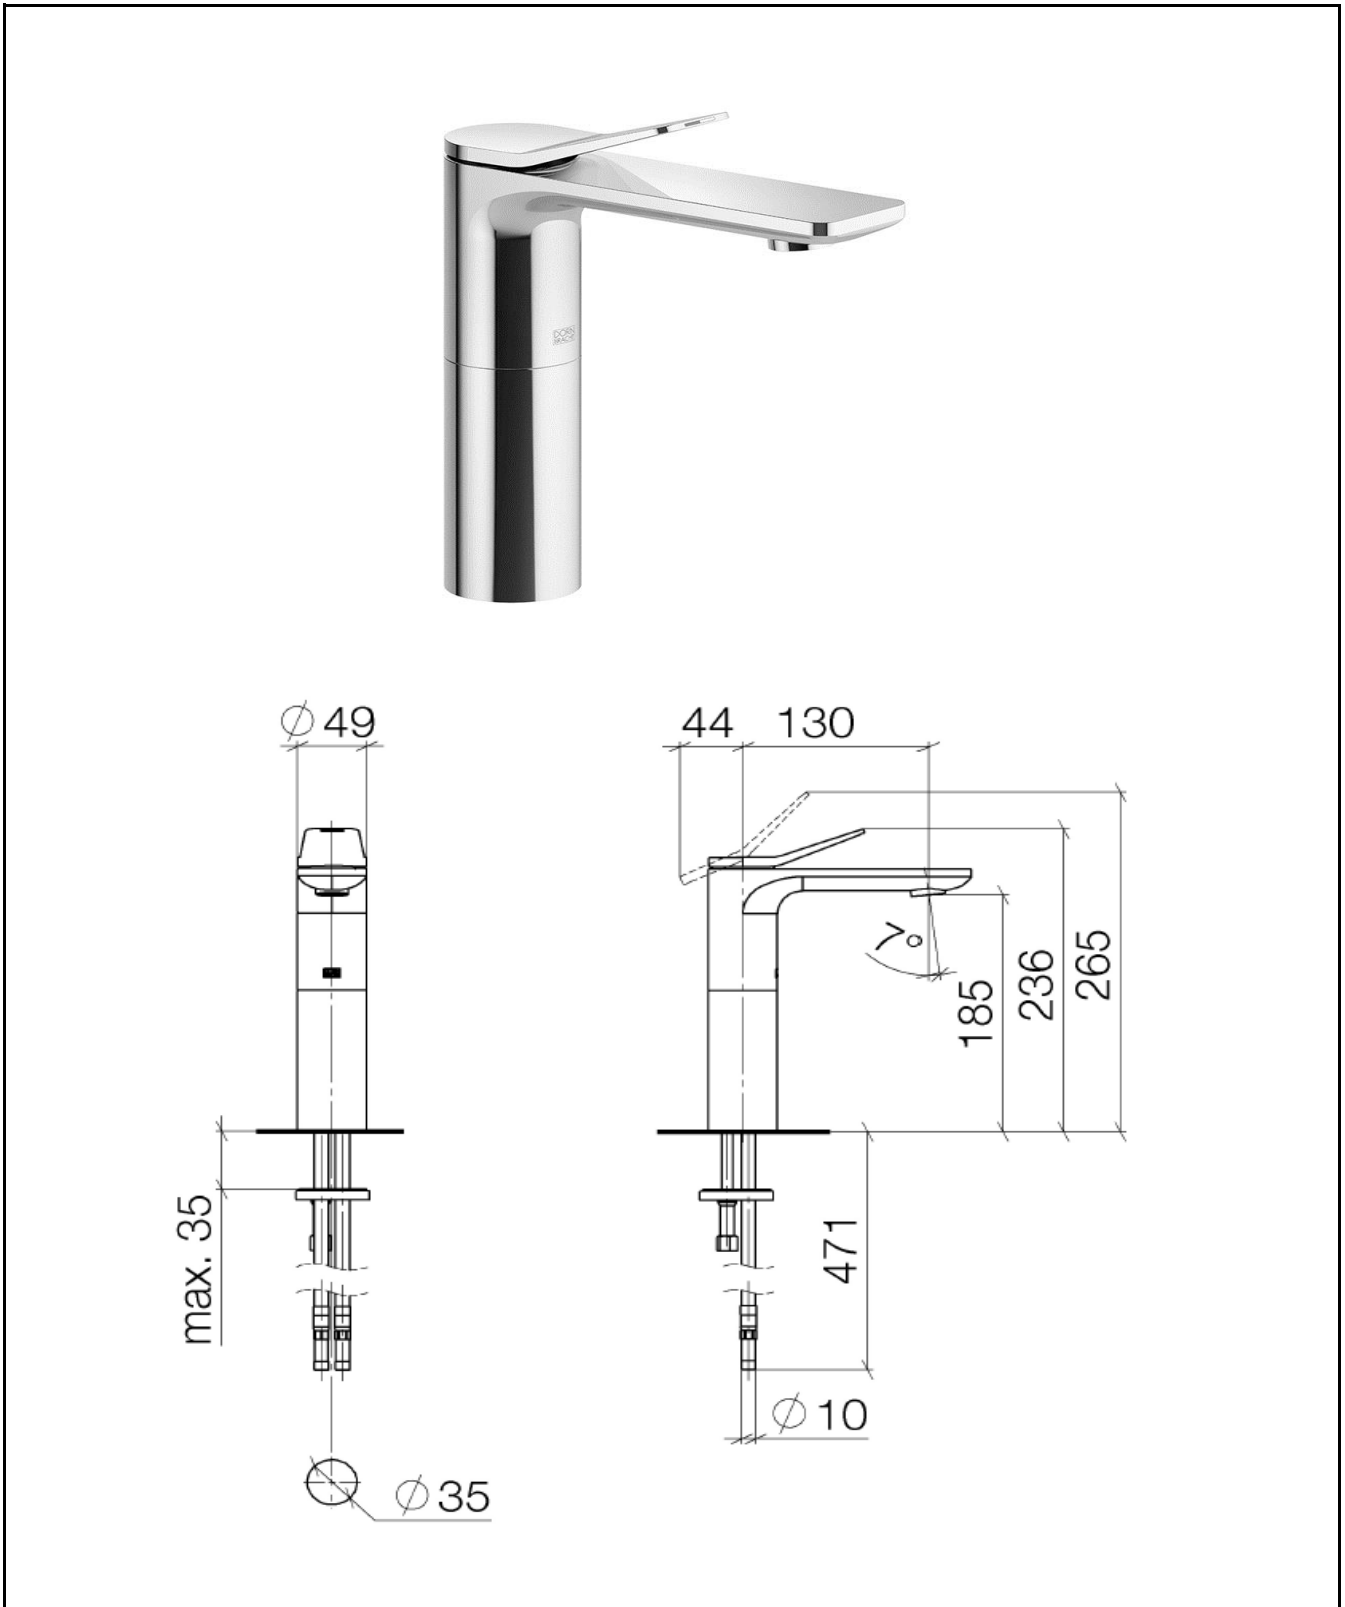

TECHNICAL SCHEDULE

Dornbracht Lissé single-lever mixer without pop-up waste

Code: D33526845

Inspirational + European + Bathroomware

t 09 444 5656

e info@metrix.co.nz

www.metrix.co.nz