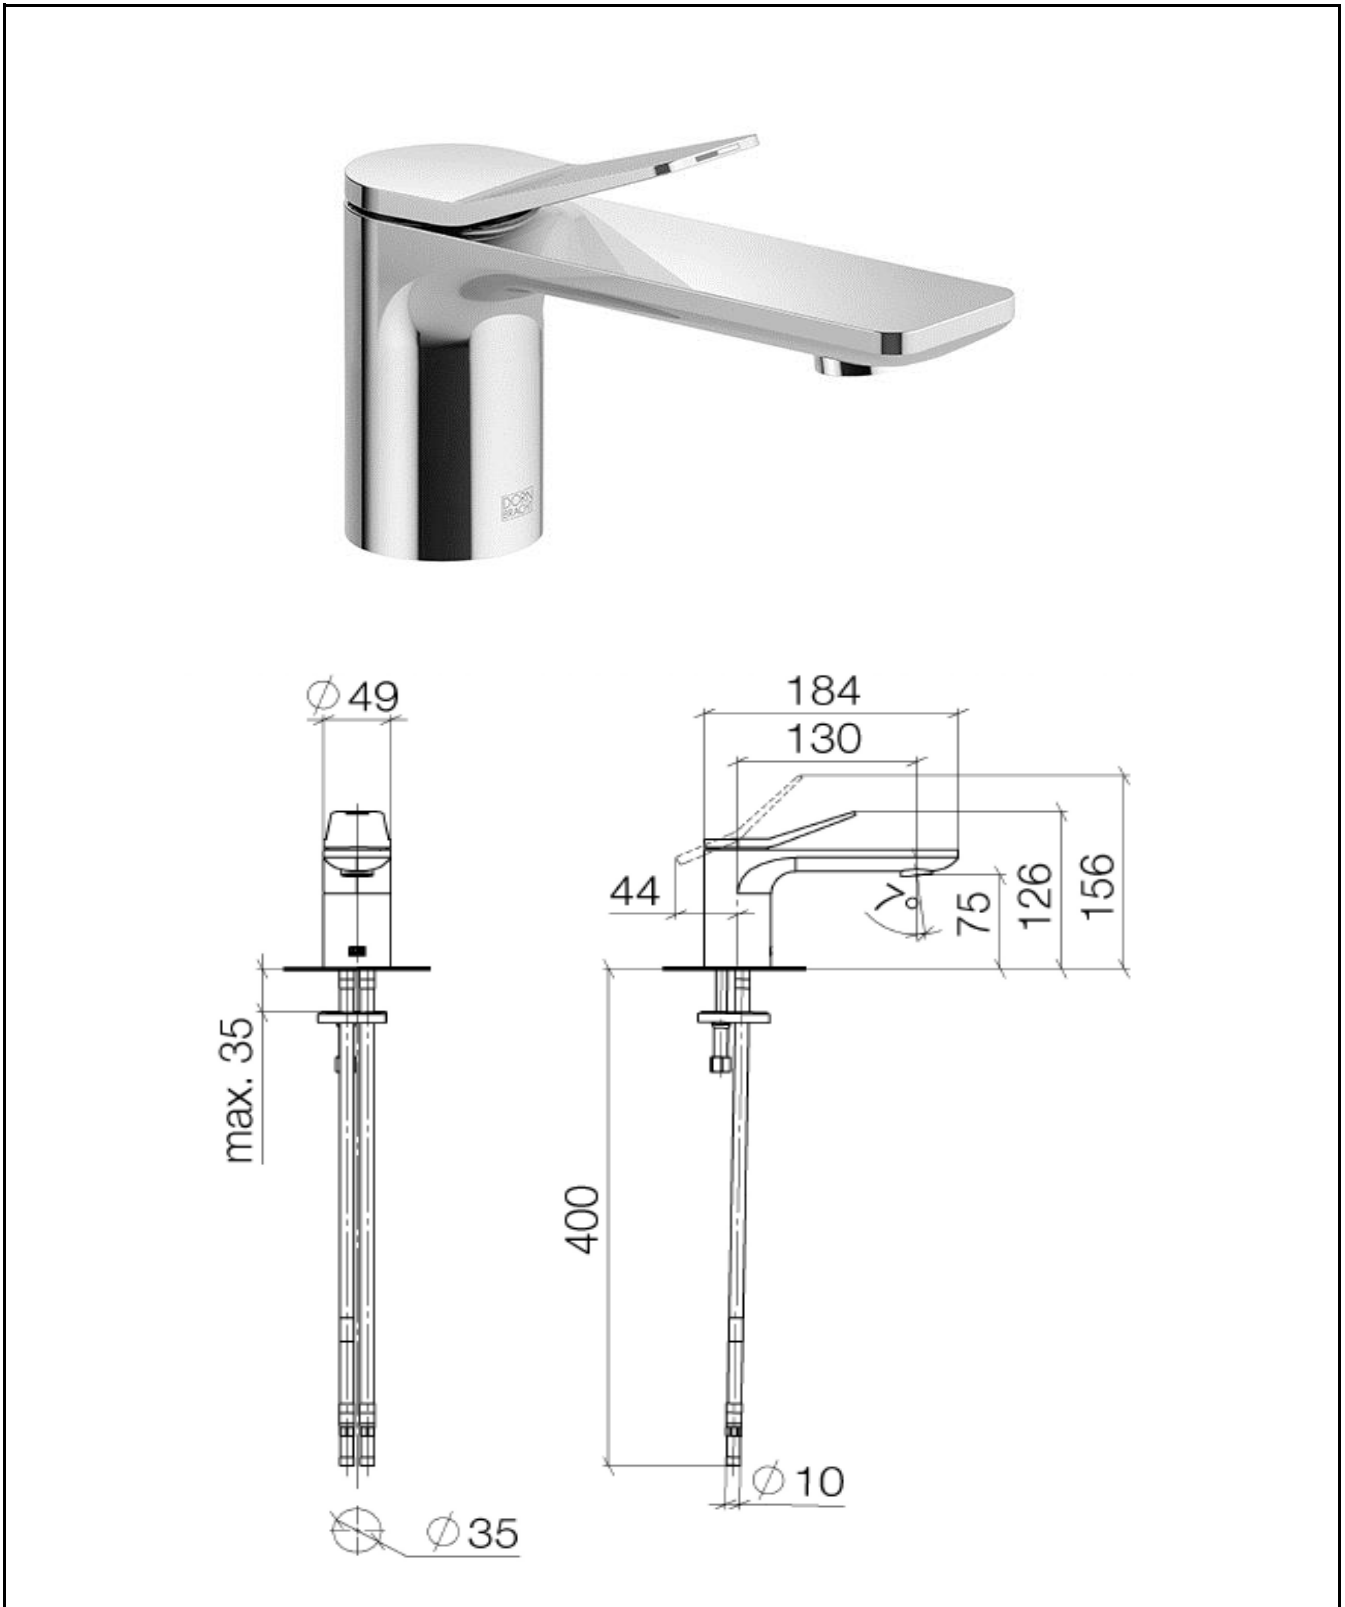

# TECHNICAL SCHEDULE

Dornbracht Lissé single-lever mixer, without pop-up waste

Code: D33521845

*Inspirational + European + Bathroomware*

t 09 444 5656

e info@metrix.co.nz

www.metrix.co.nz