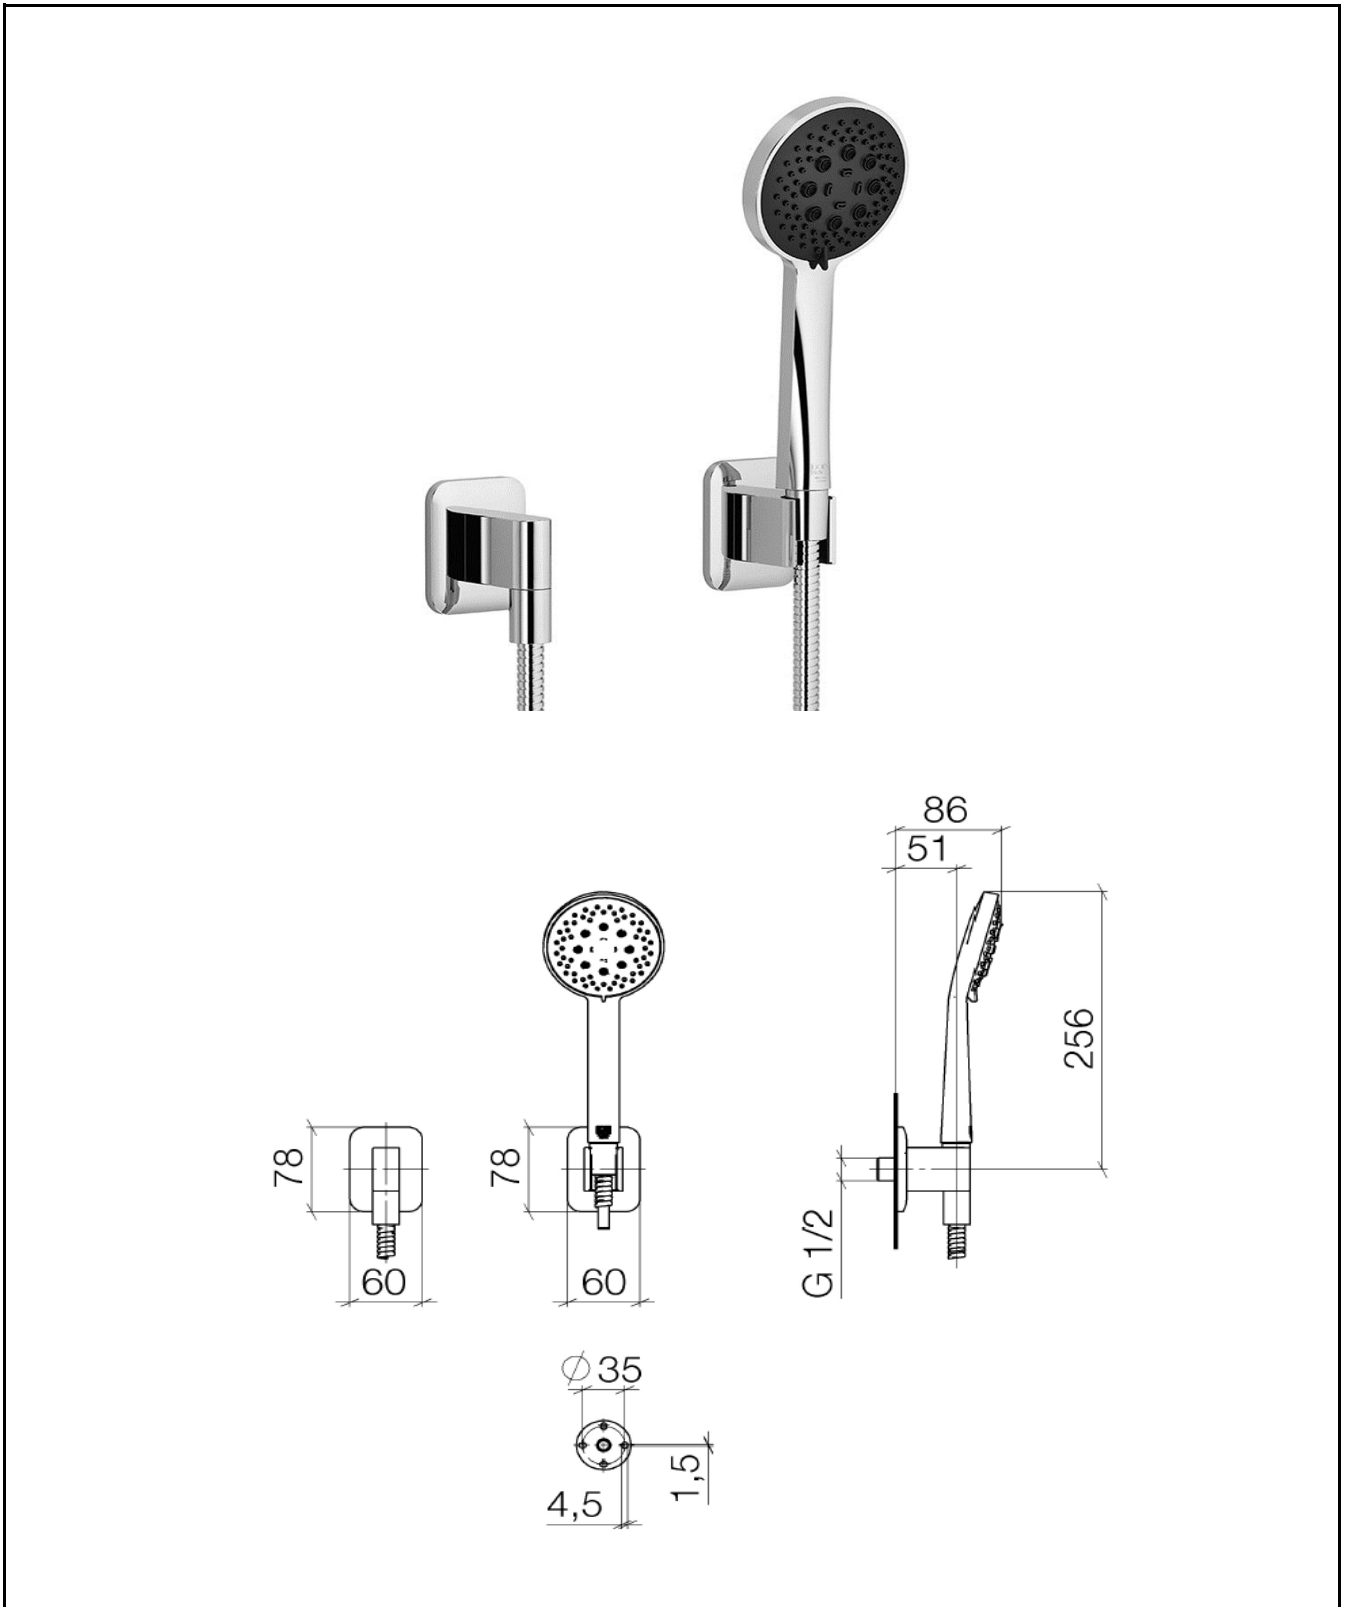

TECHNICAL SCHEDULE

Dornbracht Lissé complete hand shower set

Code: D27803845

Inspirational + European + Bathroomware