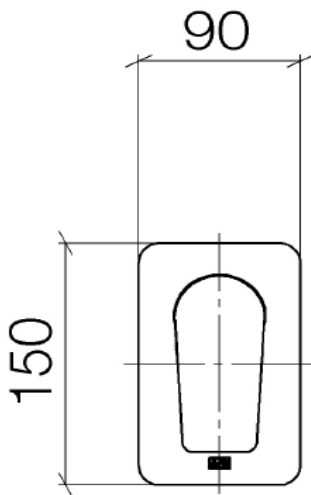

# TECHNICAL SCHEDULE

Dornbracht Lissé concealed single-lever mixer with waste

Code: D36120845

*Inspirational + European + Bathroomware*

t 09 444 5656

e info@metrix.co.nz

www.metrix.co.nz