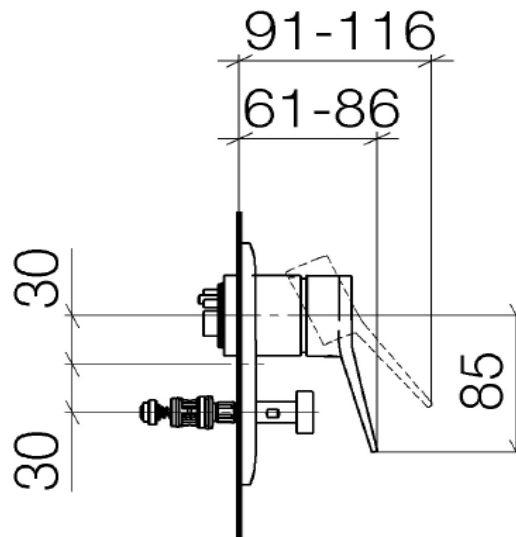

# TECHNICAL SCHEDULE

Dornbracht Lissé concealed single-lever mixer with waste

Code: D36120845

*Inspirational + European + Bathroomware*

t 09 444 5656

e info@metrix.co.nz

www.metrix.co.nz