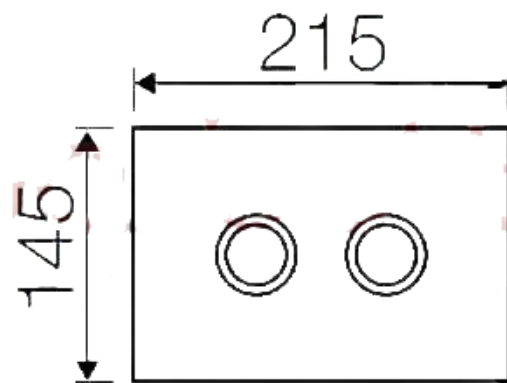

TECHNICAL SCHEDULE

Valsir Tropea S Pneumatic Push Plate, push plate with round buttons, Stainless Steel

VS0877931

Inspirational + European + Bathroomware

t 09 444 5656

e info@metrix.co.nz

www.metrix.co.nz