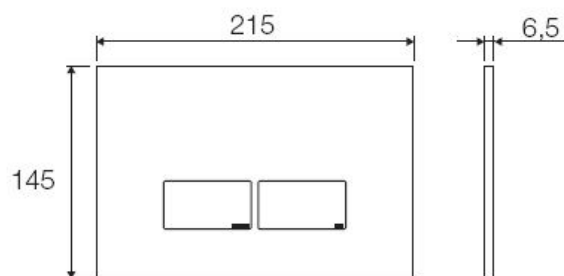

# TECHNICAL SCHEDULE

Valsir Tropea S Pneumatic Push Plate, ABS push plate with rectangular buttons, white  
VS0869211

*Inspirational + European + Bathroomware*