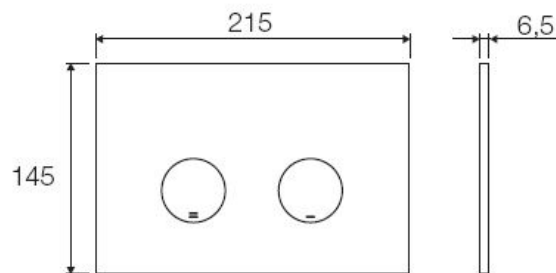

TECHNICAL SCHEDULE

Valsir Tropea S Pneumatic Push Plate, ABS push plate with round buttons, white
VS0869311

Inspirational + European + Bathroomware

t 09 444 5656

e info@metrix.co.nz

www.metrix.co.nz