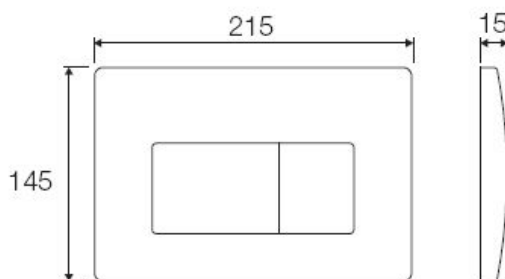

# TECHNICAL SCHEDULE

VALSIR Tropea 3 Pneumatic Push Plate ABS Small Satin

Code: VS0872637

*Inspirational + European + Bathroomware*

t 09 444 5656

e info@metrix.co.nz

www.metrix.co.nz