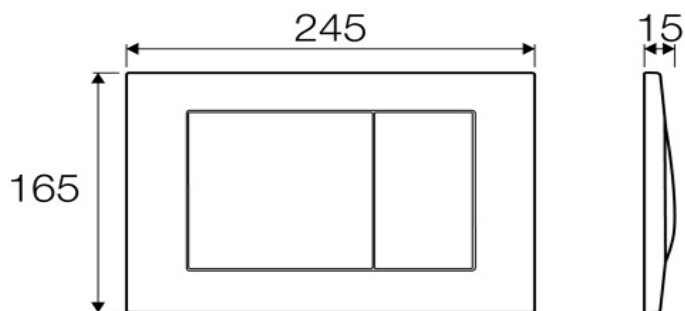

# TECHNICAL SCHEDULE

Valsir Tropea3 chrome metal push panel

Code: VS0870834

*Inspirational + European + Bathroomware*

t 09 444 5656

e [info@metrix.co.nz](mailto:info@metrix.co.nz)

[www.metrix.co.nz](http://www.metrix.co.nz)