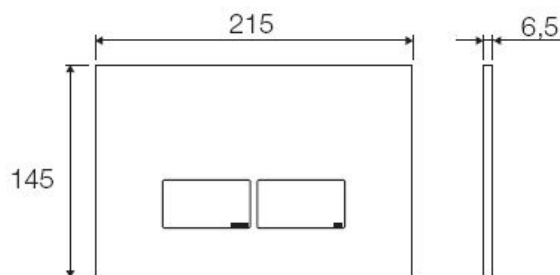

# TECHNICAL SCHEDULE

Valsir Tropea S Mechanical Push Plate, ABS push plate with rectangular buttons, white  
VS0869201

*Inspirational + European + Bathroomware*

t 09 444 5656

e info@metrix.co.nz

www.metrix.co.nz