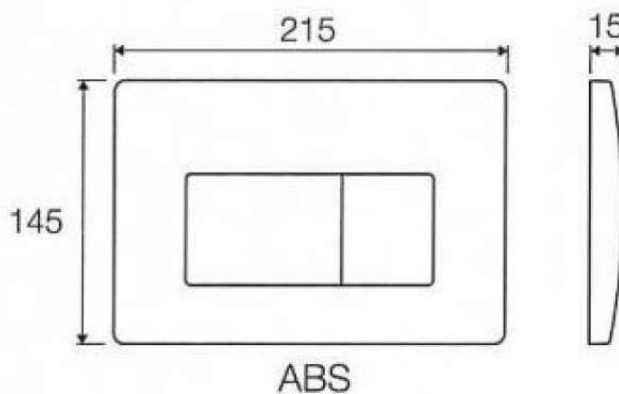

# TECHNICAL SCHEDULE

Valsir Tropea3 mechanical ABS push plate, White 215 x 145 mm

Code: VS0871301

*Inspirational + European + Bathroomware*

t 09 444 5656

e info@metrix.co.nz

www.metrix.co.nz