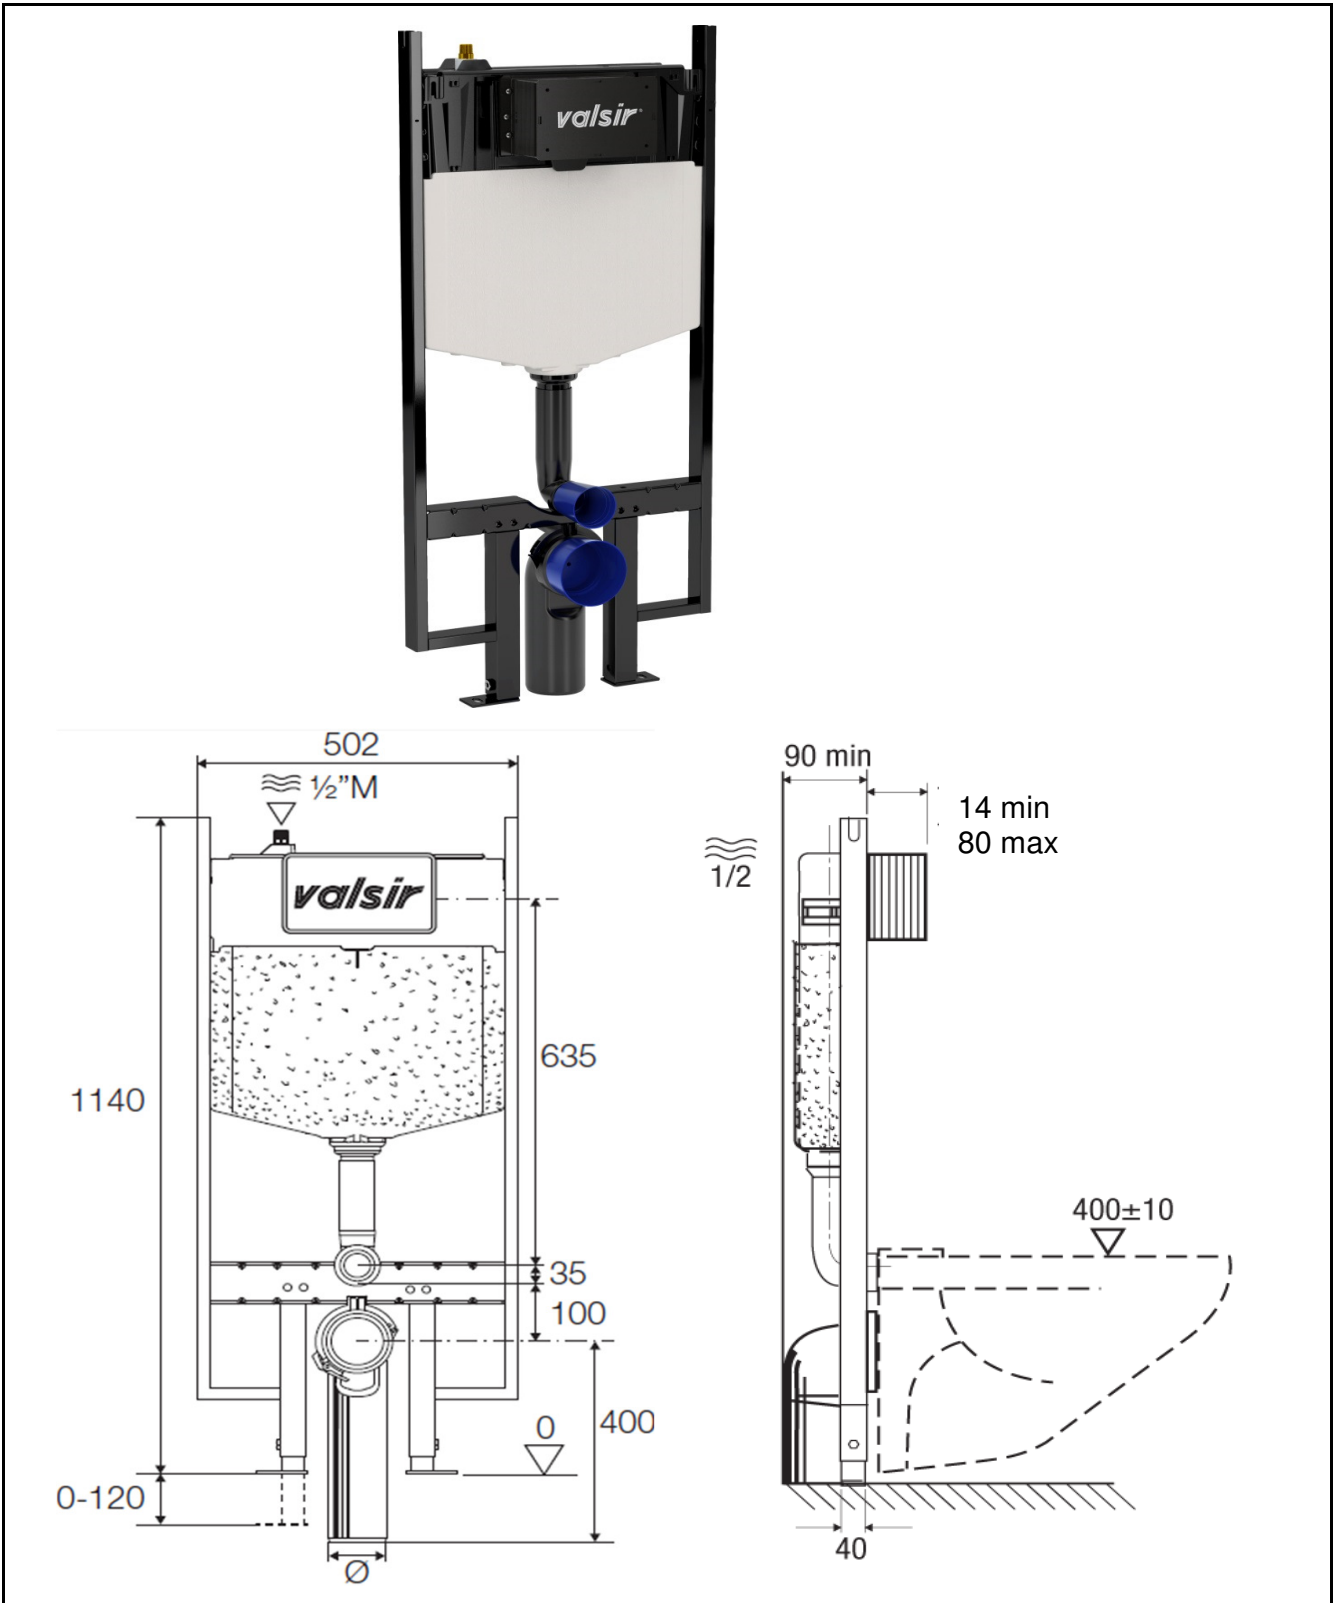

# TECHNICAL SCHEDULE

Valsir Tropea S Inwall full frame pneumatic cistern, 4.5/3 litre flush, 4 Star Wels  
Code: VS0858252

*Inspirational + European + Bathroomware*

t 09 444 5656

e info@metrix.co.nz

www.metrix.co.nz