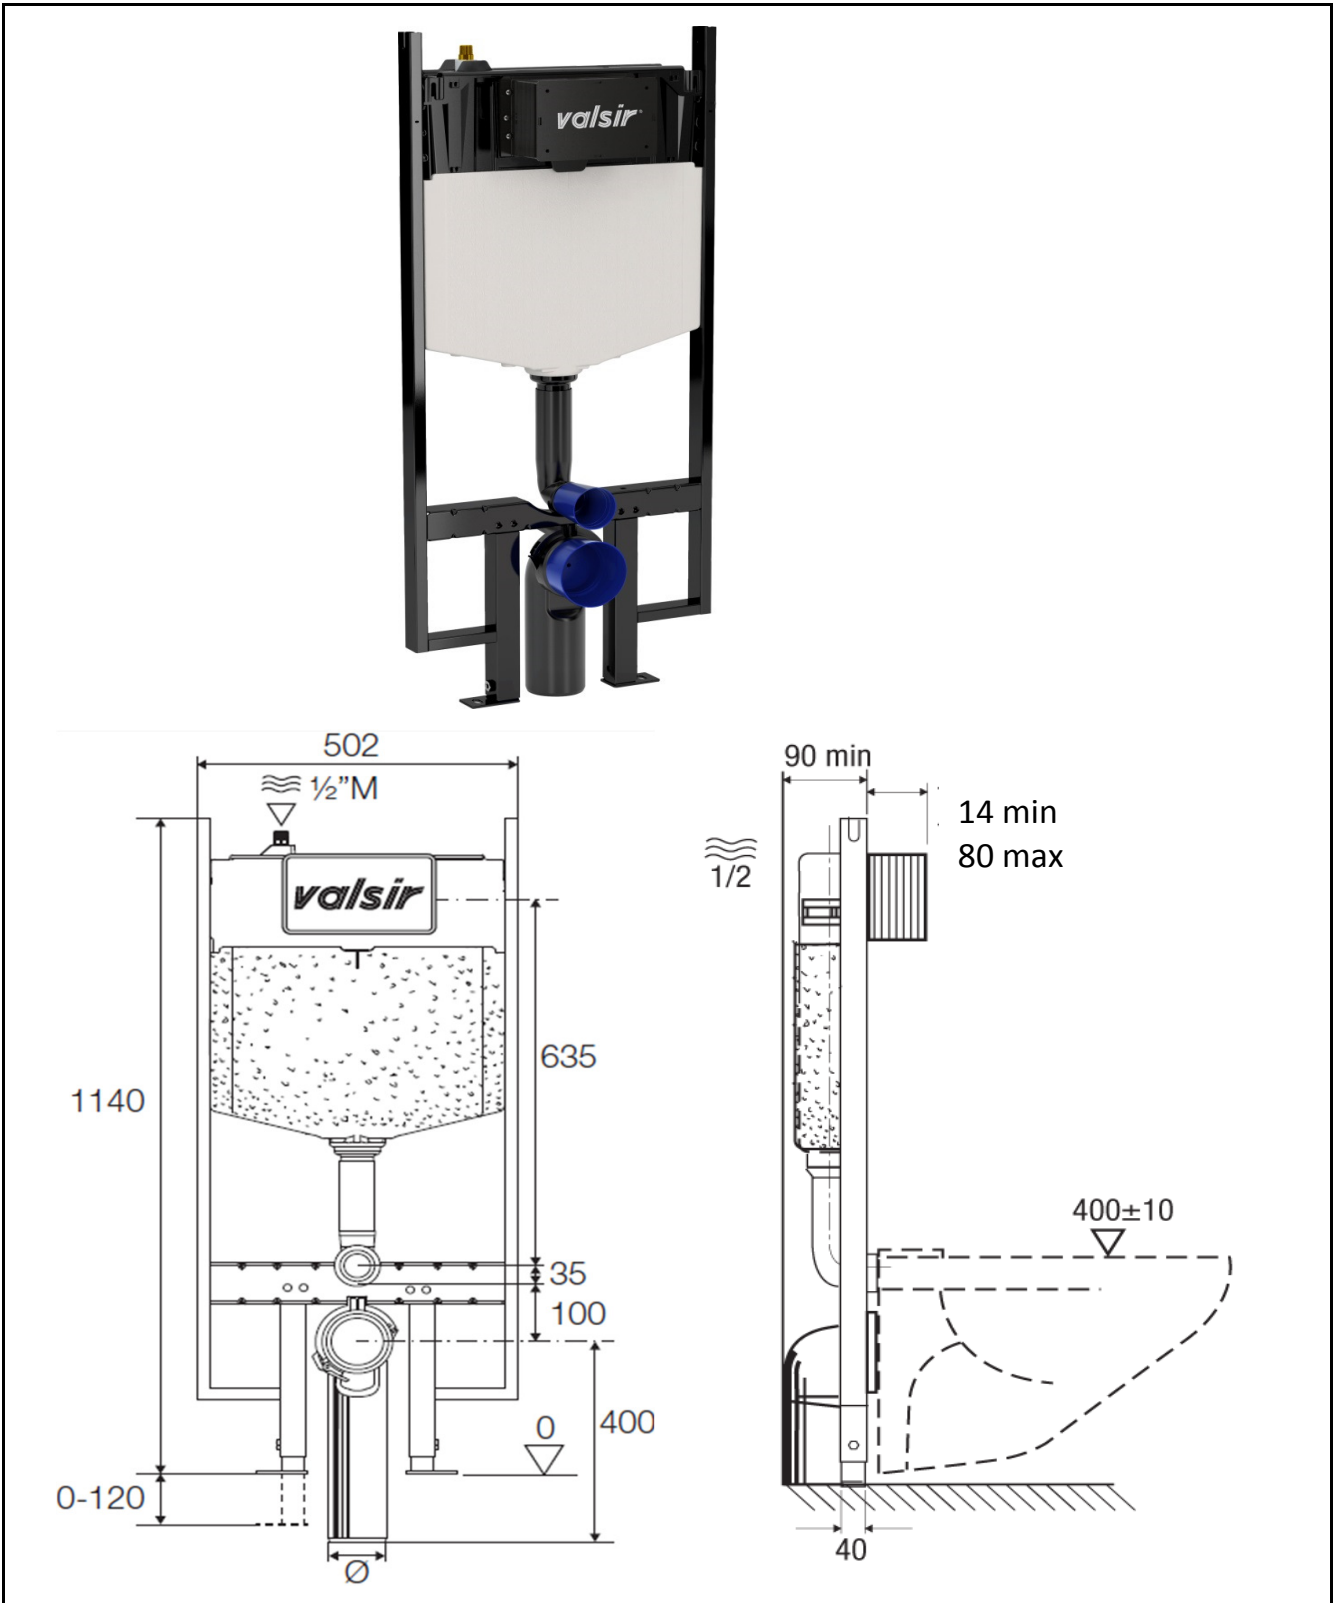

TECHNICAL SCHEDULE

Valsir Tropea S Inwall full frame pneumatic cistern, 6/3 litre flush, 3 Star Wels

Code: VS0858251

Inspirational + European + Bathroomware

t 09 444 5656

e info@metrix.co.nz

www.metrix.co.nz