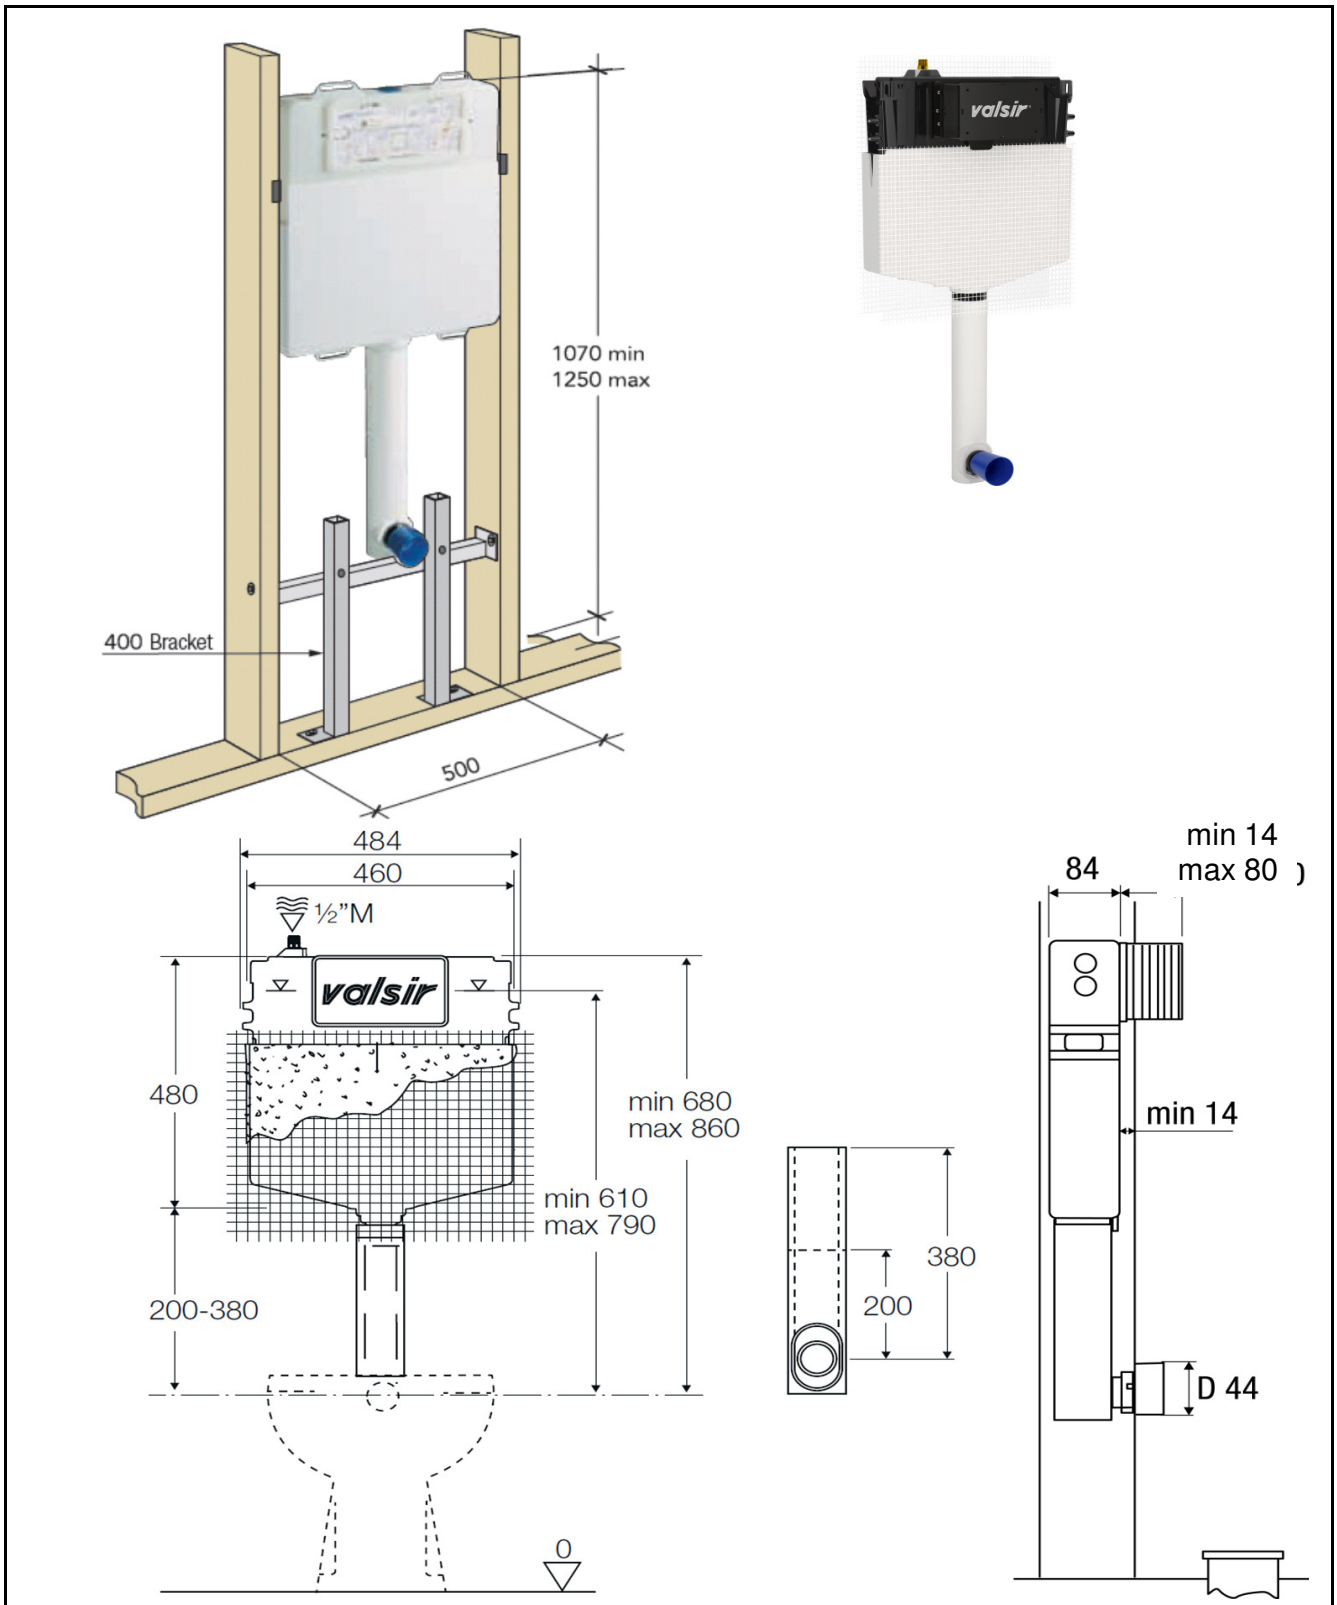

TECHNICAL SCHEDULE

Valsir Tropea S Inwall pneumatic cistern, 6/3 litre flush, 3 Star Wels

Code: VS0858055

Inspirational + European + Bathroomware

t 09 444 5656

e info@metrix.co.nz

www.metrix.co.nz