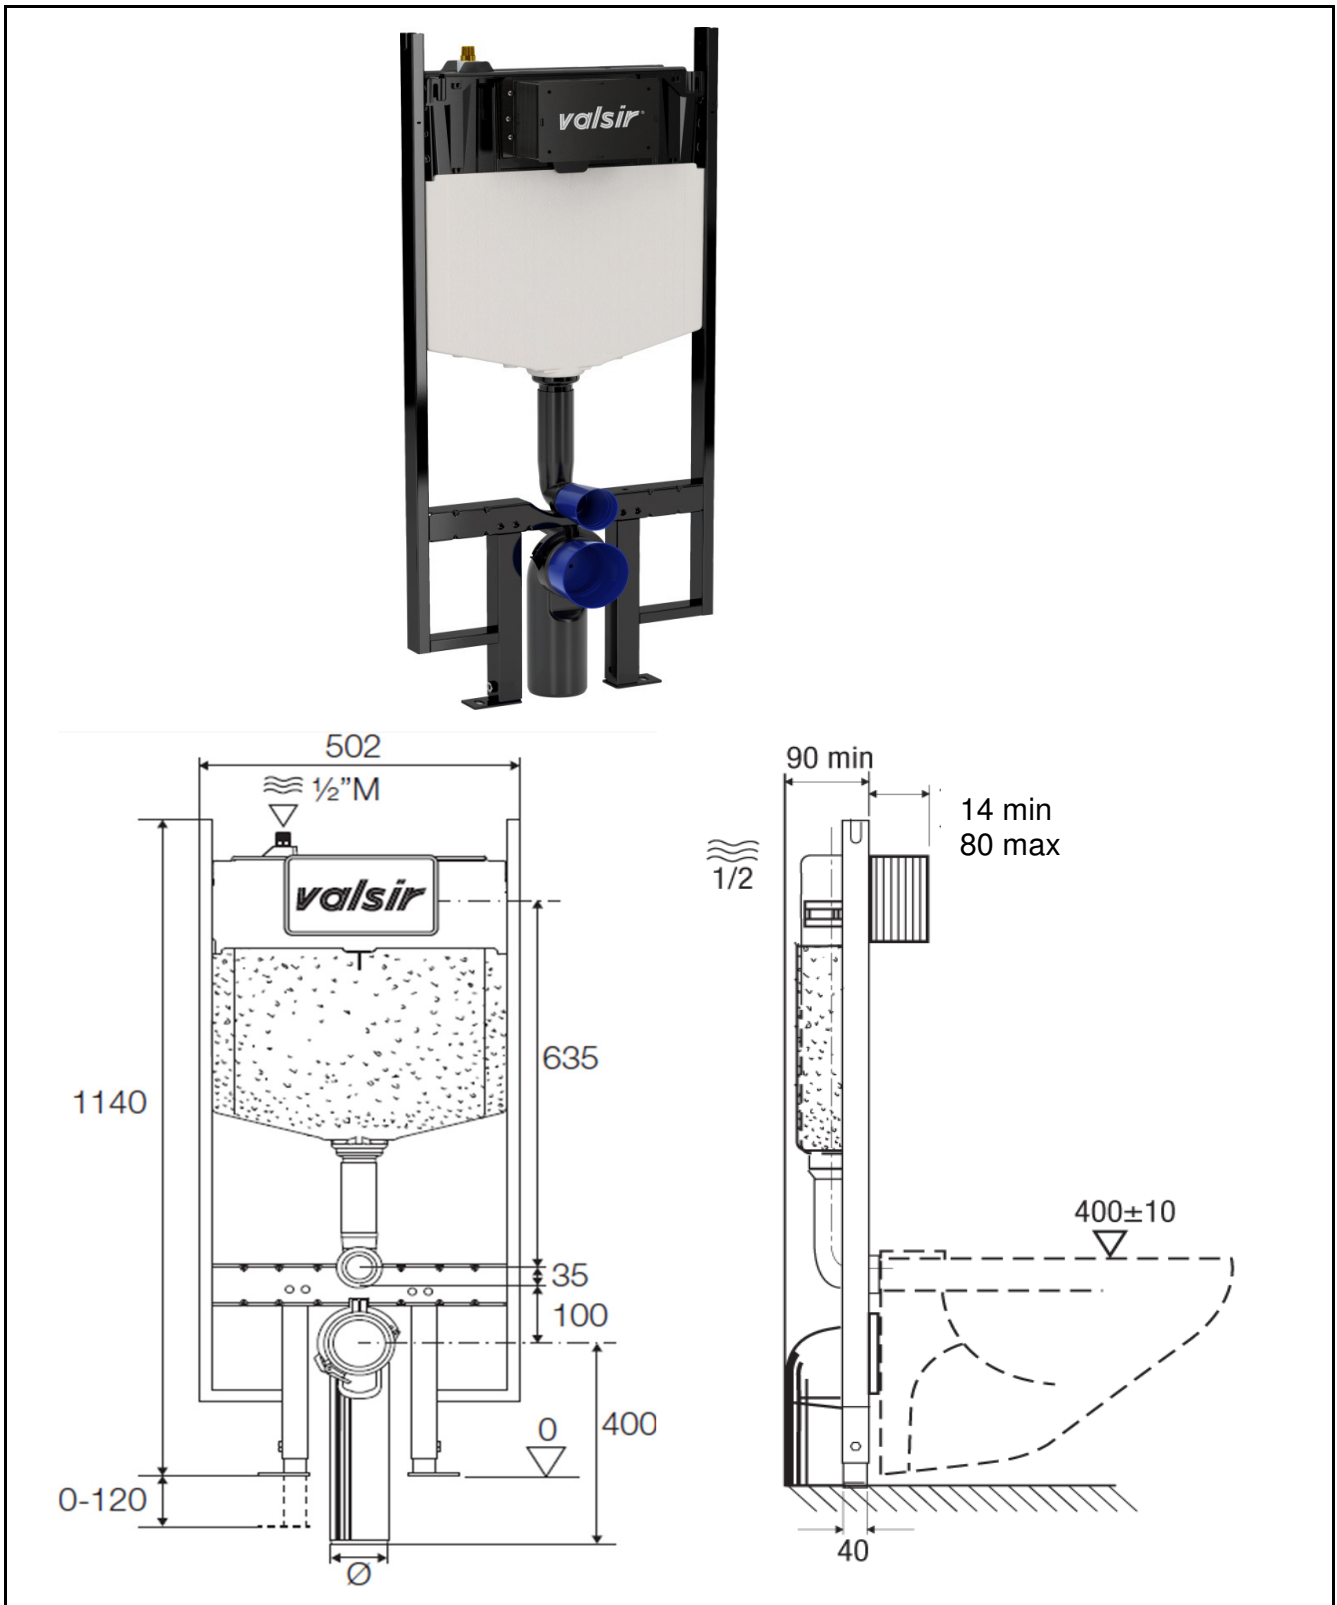

# TECHNICAL SCHEDULE

Valsir Tropea S Inwall full frame cistern, 4.5/3 litre flush, 4 Star Wels

Code: VS0858202

*Inspirational + European + Bathroomware*