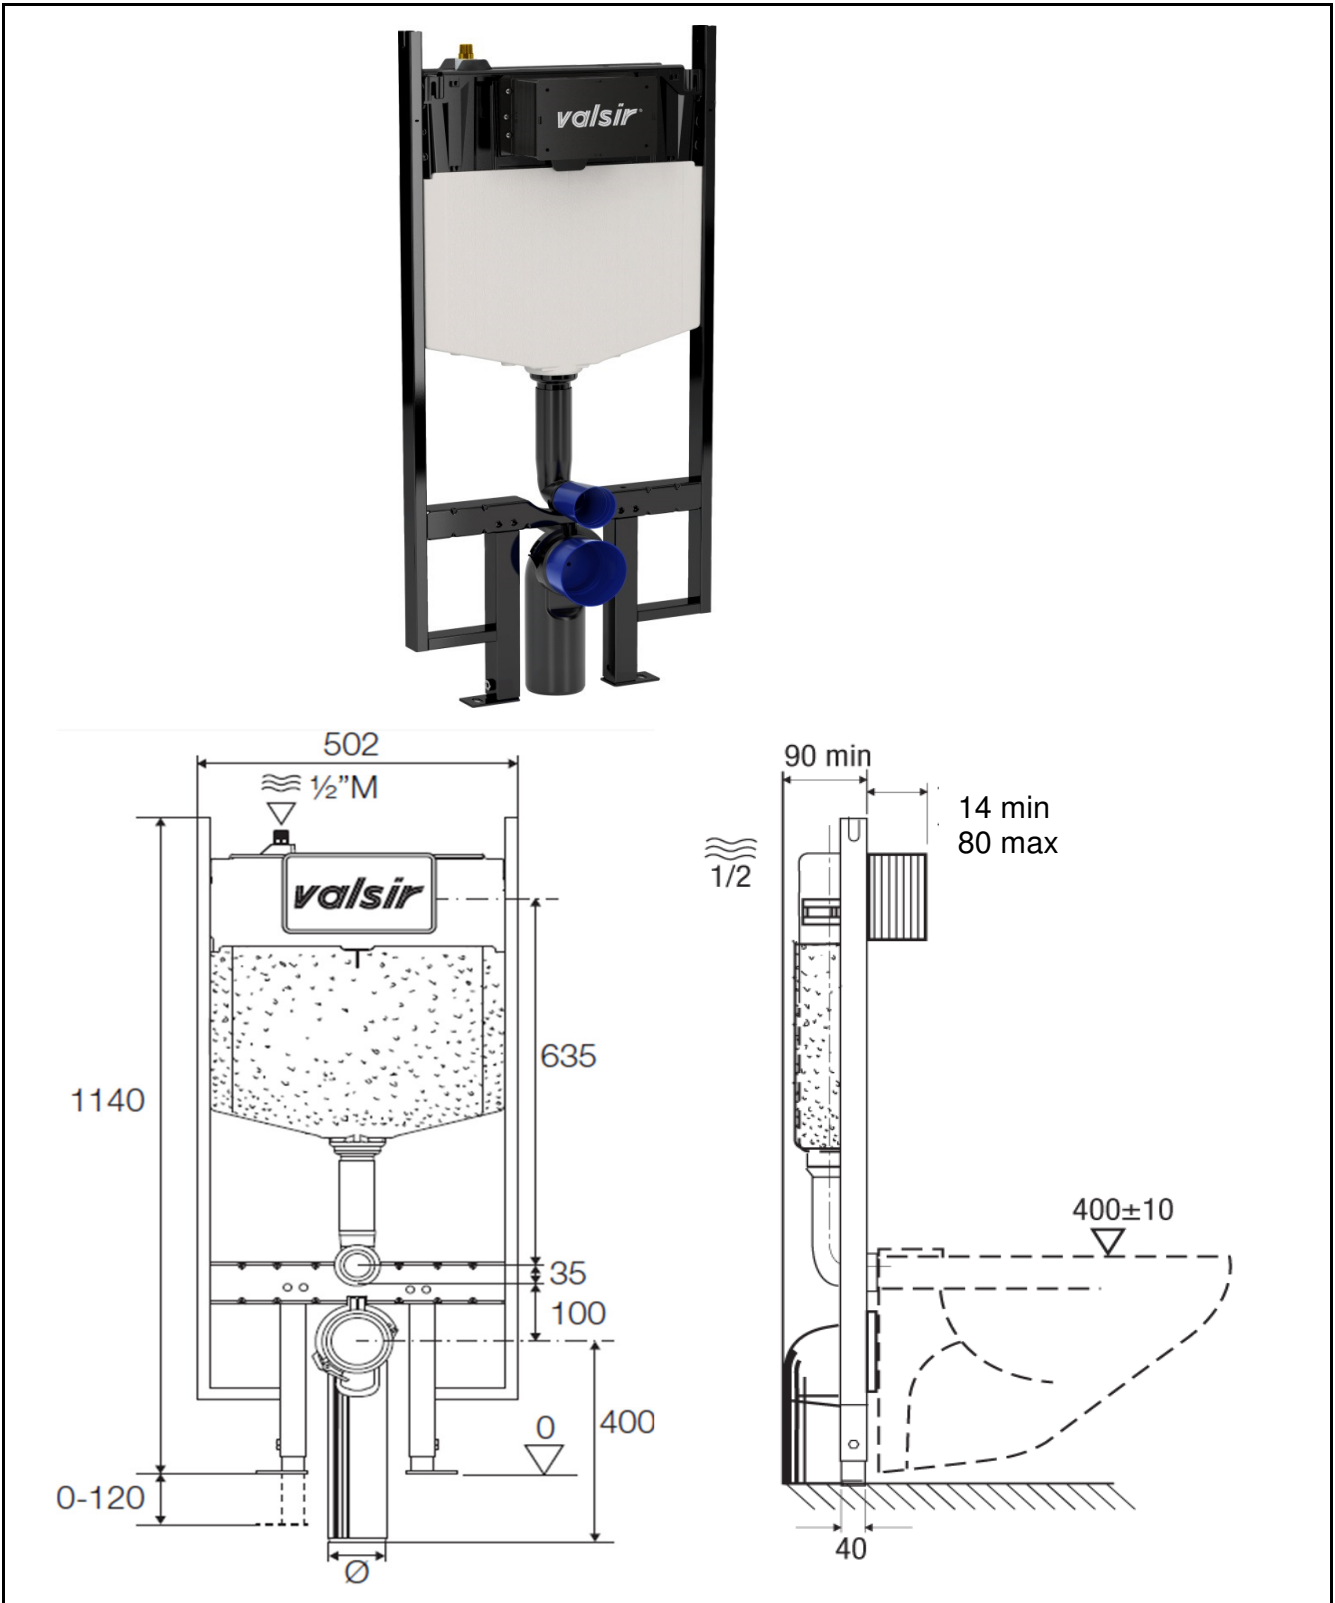

TECHNICAL SCHEDULE

Valsir Tropea S Inwall full frame cistern, 6/3 litre flush, 3 Star Wels

Code: VS0858201

Inspirational + European + Bathroomware

t 09 444 5656

e info@metrix.co.nz

www.metrix.co.nz