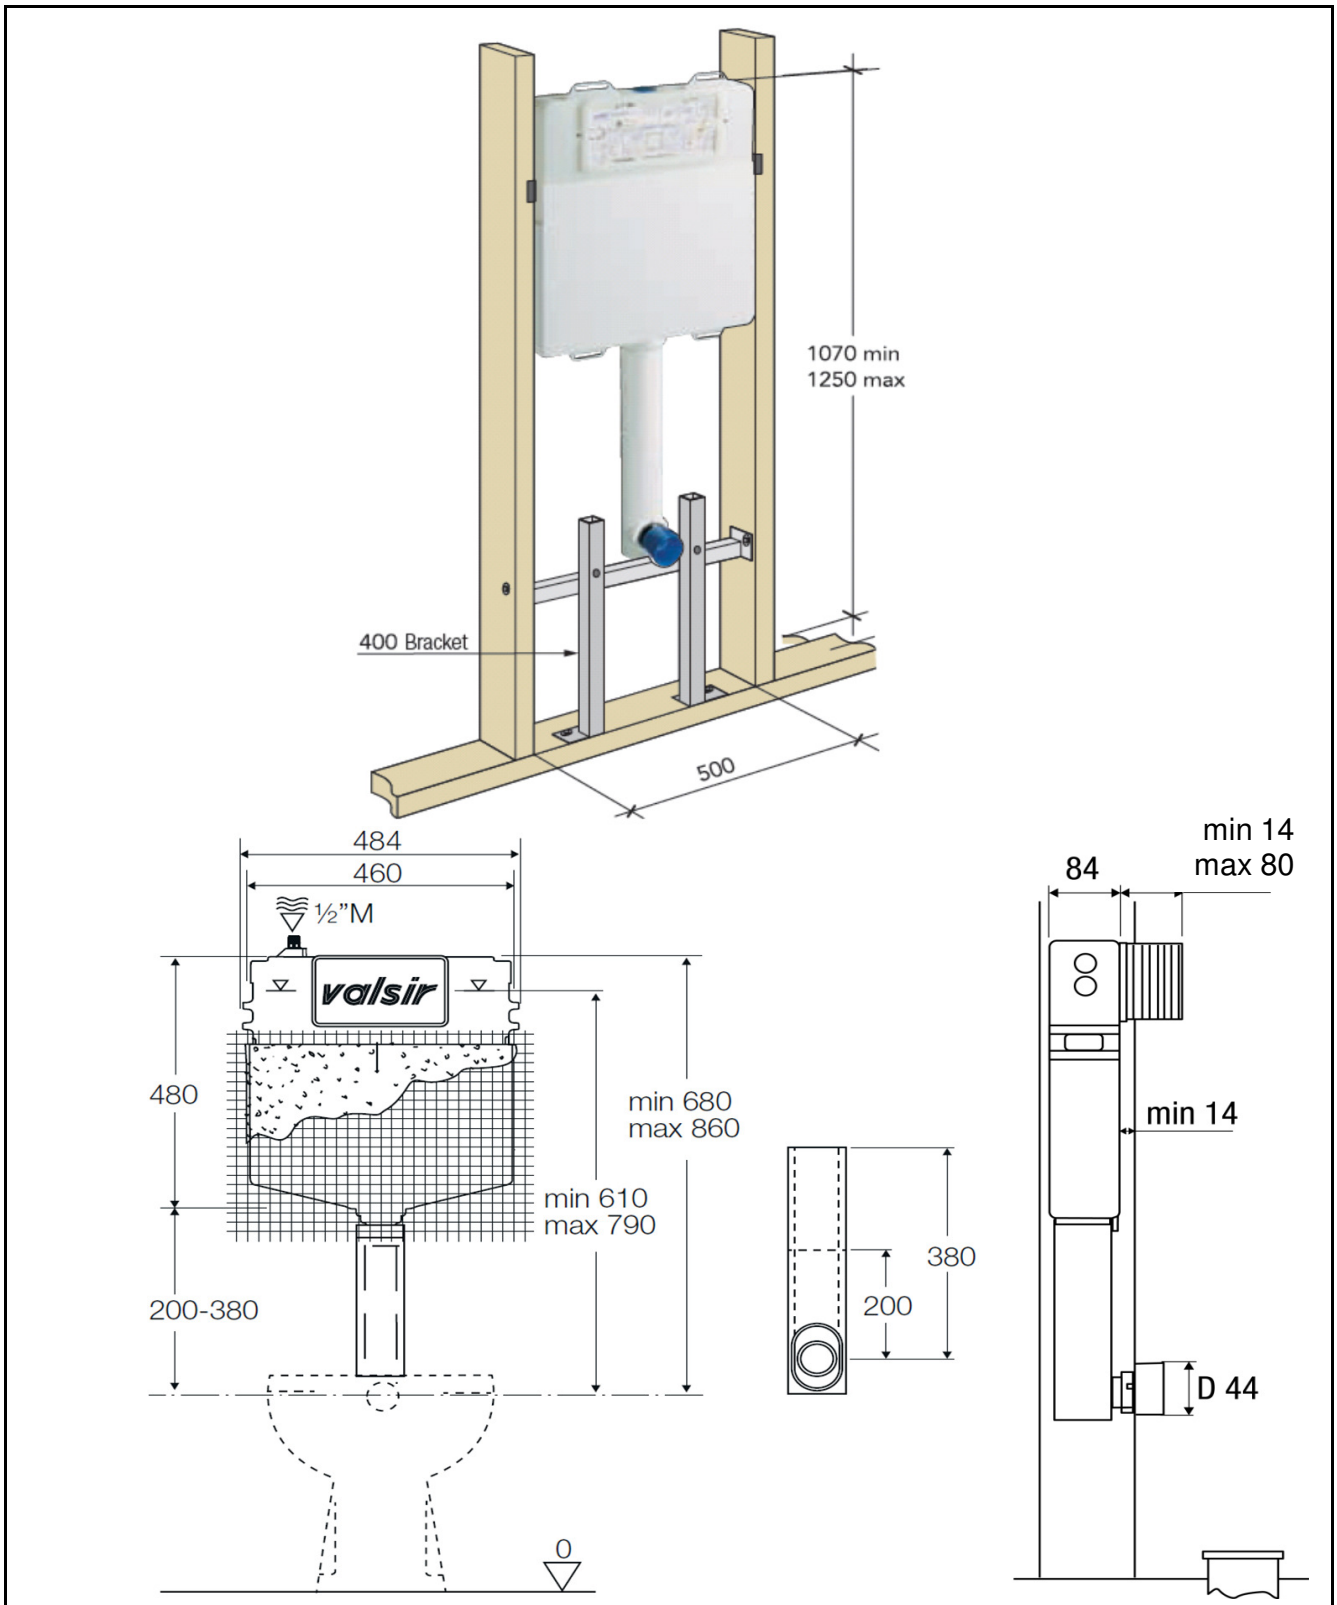

TECHNICAL SCHEDULE

Valsir Tropea S Inwall cistern, 4.5/3 litre flush, 4 Star Wels

Code: VS0858006

Inspirational + European + Bathroomware