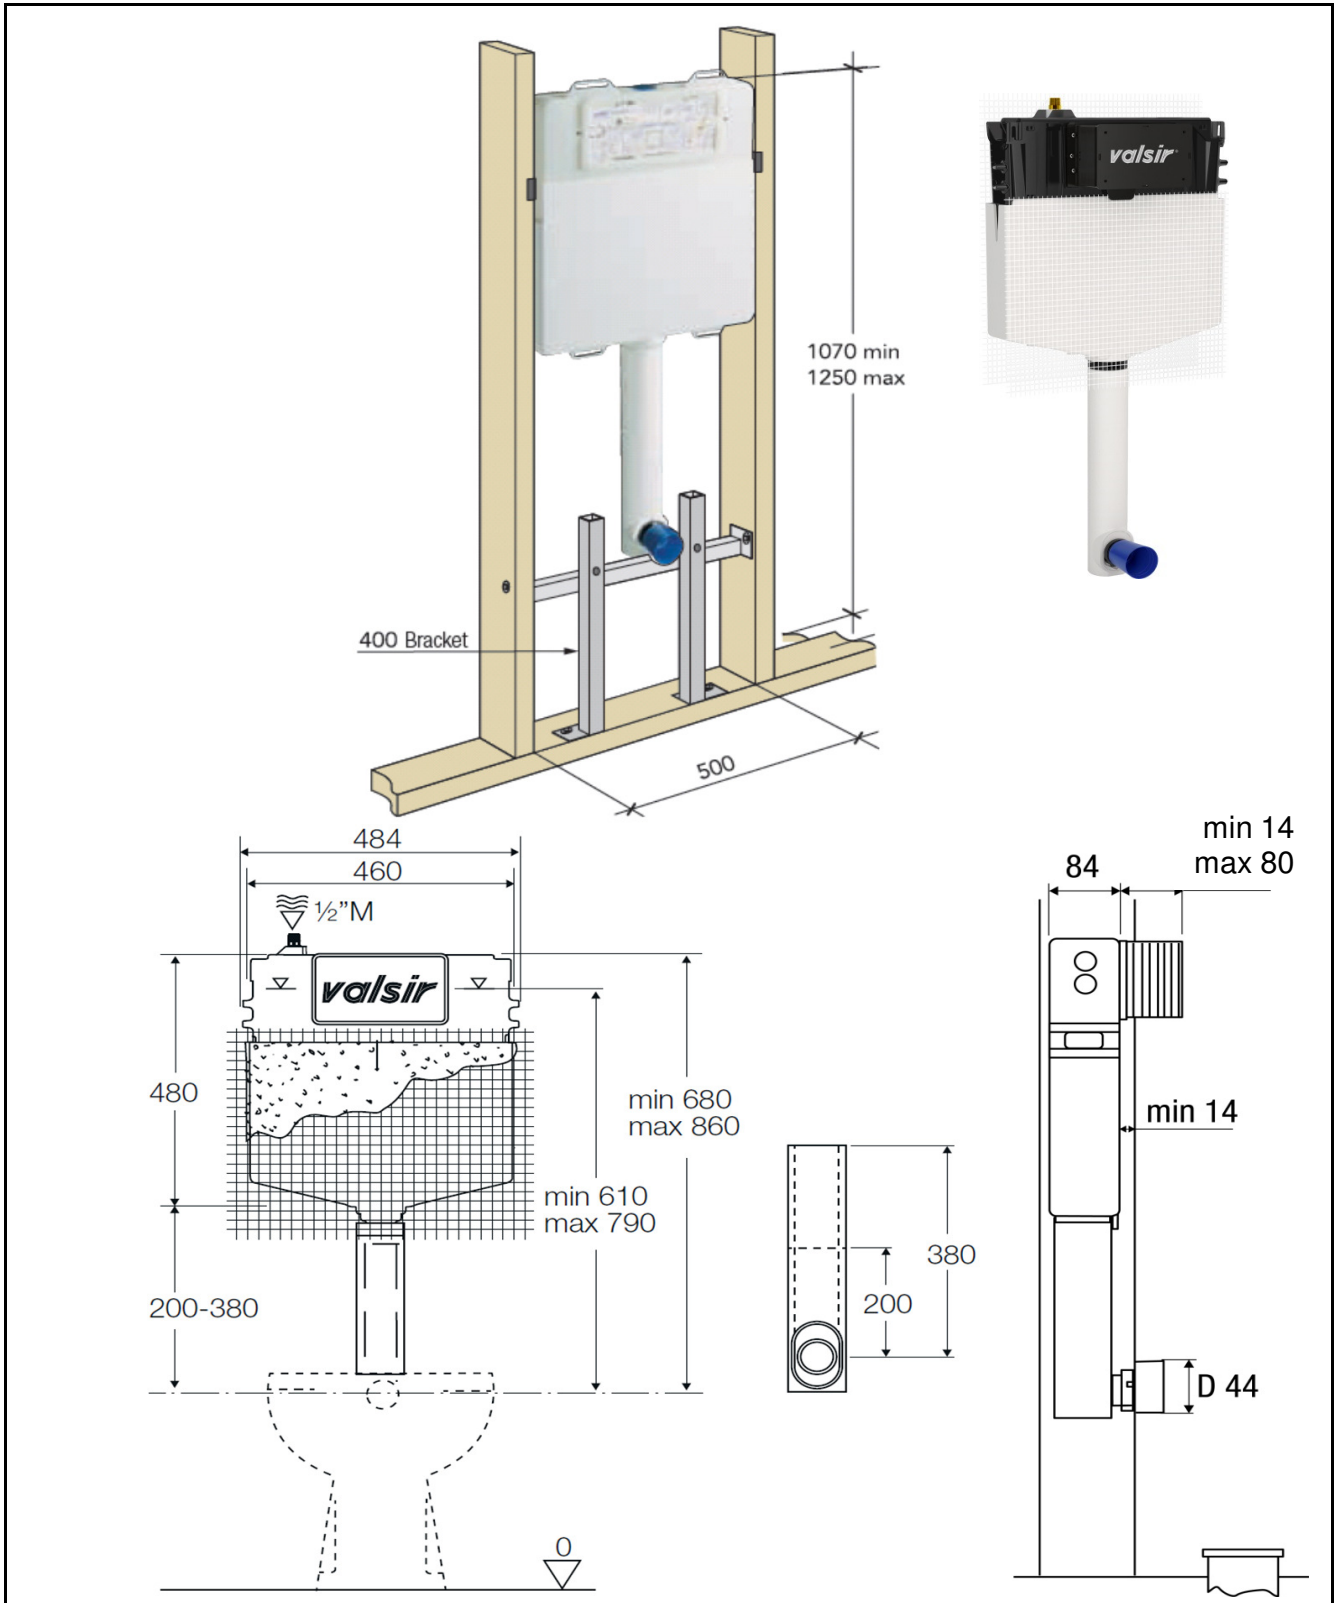

TECHNICAL SCHEDULE

Valsir Tropea S Inwall cistern, 6/3 litre flush, 3 Star Wels
Code: VS0858005

Inspirational + European + Bathroomware

t 09 444 5656

e info@metrix.co.nz

www.metrix.co.nz