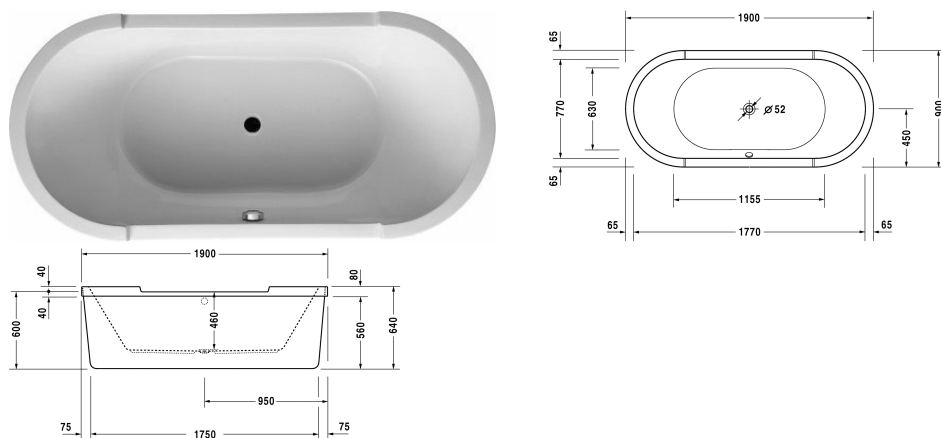

**Starck tubs & showers Bathtub # 700012000000000**

|&lt; 1900 mm &gt;|

Bathtub	Dimension	Weight	Order number
oval, freestanding, with two backrest slopes, with acrylic panel and support frame, sanitary acrylic , Filling capacity 365 mm			
<b>Colors</b>			
00 White Alpin			
<b>Variant</b>			
Basic model	1900 x 900 mm	72.000 kilogram	700012000000000
<b>Suitable setting</b>			
LED coloured light with remote control for bathtubs, (white -00, chrome -10)			790840
Bathtub handle chrome			792804
<b>Suitable products</b>			
Waste and overflow Quadroval with base inlet, chrome, for bathtubs, with flexible hose, **, outlet diameter 52 mm, length of bowden cable 725 mm,			791228
Waste and overflow Quadroval chrome, for bathtubs with central outlet, with flexible hose, outlet diameter 52 mm, length of bowden cable 850 mm,			792208
Waste and overflow Quadroval with water inlet, chrome, *, for bathtubs with central outlet, with flexible hose, outlet diameter 52 mm, length of bowden cable 850 mm,			792209

All drawings contain the necessary measurements which are subject to standard tolerances. They are stated in mm and are non-binding. Exact measurements, in particular for customised installation scenarios, can only be taken from the finished piece.