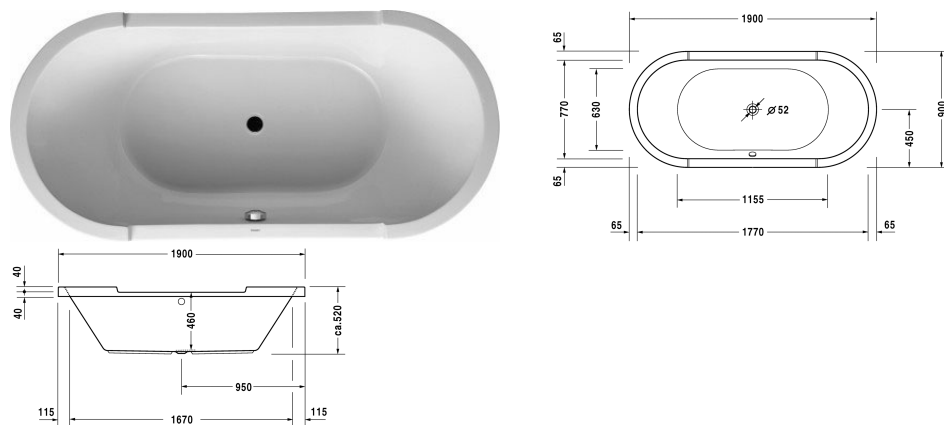

**Starck tubs & showers Bathtub # 700011000000000**

|&lt; 1900 mm &gt;|

Bathtub	Dimension	Weight	Order number
oval, built-in, with two backrest slopes, sanitary acrylic , Filling capacity 365 mm			
<b>Colors</b>			
00 White Alpin			
<b>Variant</b>			
Basic model	1900 x 900 mm	32.000 kilogram	700011000000000
<b>Suitable setting</b>			
LED coloured light with remote control for bathtubs, (white -00, chrome -10)			790840
Bathtub handle chrome			792804
<b>Suitable products</b>			
Support for # 700011, ***,			790415
Support frame for acrylic bathtubs and shower trays, with length > 1000 mm, height-adjustable from 140 - 220 mm if a noise reduction set for shower trays is used, 2 pieces,			790100
Waste and overflow Quadroval with base inlet, chrome, for bathtubs, **, outlet diameter 52 mm, length of bowden cable 1070 mm,			791226
Waste and overflow Quadroval chrome, for bathtubs with central outlet, outlet diameter 52 mm, length of bowden cable 850 mm,			792206
Waste and overflow Quadroval with water inlet, chrome, *, for bathtubs with central outlet, outlet diameter 52 mm, length of bowden cable 850 mm,			792207

All drawings contain the necessary measurements which are subject to standard tolerances. They are stated in mm and are non-binding.

**Starck tubs & showers Bathtub # 700011000000000**

**|< 1900 mm >|**

*Exact measurements, in particular for customised installation scenarios, can only be taken from the finished piece.*