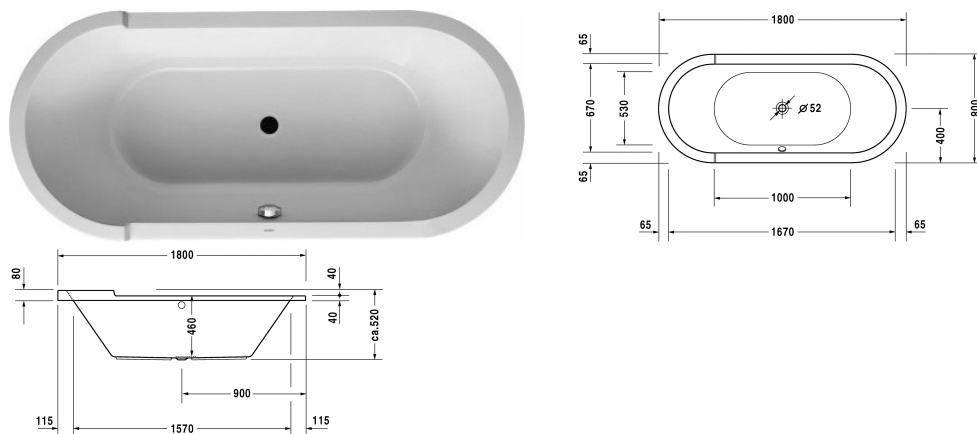

**Starck tubs & showers Bathtub # 700009000000000**

|&lt; 1800 mm &gt;|

Bathtub	Dimension	Weight	Order number
oval, built-in, with two backrest slopes, sanitary acrylic , Filling capacity 365 mm			
<b>Colors</b>			
00 White Alpin			
<b>Variant</b>			
Basic model	1800 x 800 mm	26.000 kilogram	700009000000000
<b>Suitable setting</b>			
LED coloured light with remote control for bathtubs, (white -00, chrome -10)			790840
Bathtub handle chrome			792804
<b>Suitable products</b>			
Support for # 700009, ***,			790414
Support frame for acrylic bathtubs and shower trays, with length > 1000 mm, height-adjustable from 140 - 220 mm if a noise reduction set for shower trays is used, 2 pieces,			790100
Waste and overflow Quadroval with base inlet, chrome, for bathtubs, **, outlet diameter 52 mm, length of bowden cable 1070 mm,			791226
Waste and overflow Quadroval chrome, for bathtubs with central outlet, outlet diameter 52 mm, length of bowden cable 850 mm,			792206
Waste and overflow Quadroval with water inlet, chrome, *, for bathtubs with central outlet, outlet diameter 52 mm, length of bowden cable 850 mm,			792207

All drawings contain the necessary measurements which are subject to standard tolerances. They are stated in mm and are non-binding.

**Starck tubs & showers Bathtub # 700009000000000**

**|< 1800 mm >|**

*Exact measurements, in particular for customised installation scenarios, can only be taken from the finished piece.*