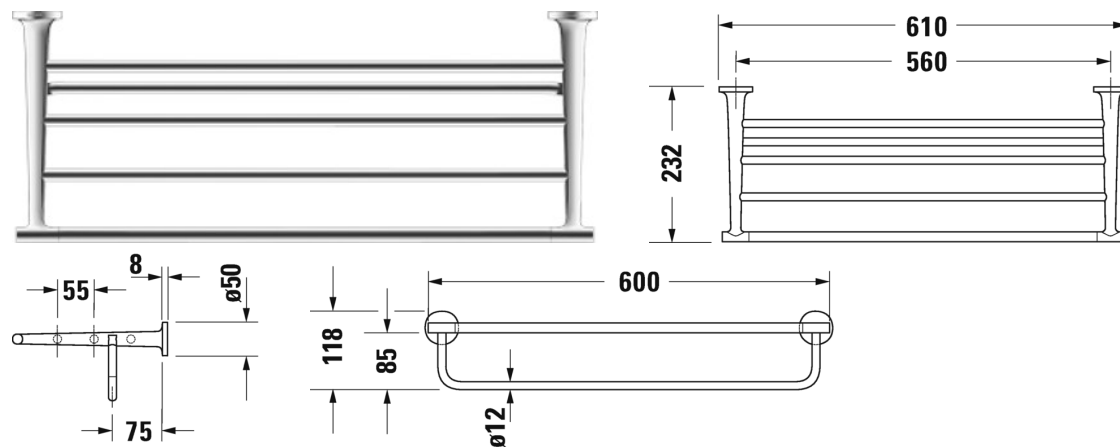

Starck T Towel shelf # 009944..00

|< 610 mm >|

Towel shelf	Dimension	Weight	Order number
118 mm			
Colors			
10 Chrome 46 Black Matt			
Variant			
	610 x 232 mm	1.340 kilogram	009944..00

All drawings contain the necessary measurements which are subject to standard tolerances. They are stated in mm and are non-binding. Exact measurements, in particular for customised installation scenarios, can only be taken from the finished piece.