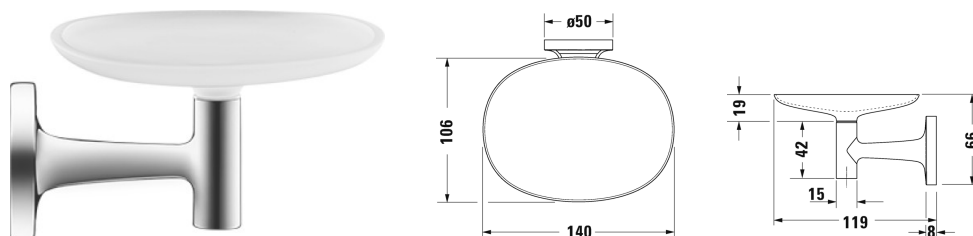

Starck T Soap dish # 009933..00

|< 140 mm >|

| Soap dish | Dimension | Weight | Order number |
|------------------------------------|--------------|----------------|--------------|
| wall mounted, frosted glass, 66 mm | | | |
| Colors | | | |
| 10 Chrome 46 Black Matt | | | |
| Variant | | | |
| | 140 x 119 mm | 0.280 kilogram | 009933..00 |

All drawings contain the necessary measurements which are subject to standard tolerances. They are stated in mm and are non-binding. Exact measurements, in particular for customised installation scenarios, can only be taken from the finished piece.