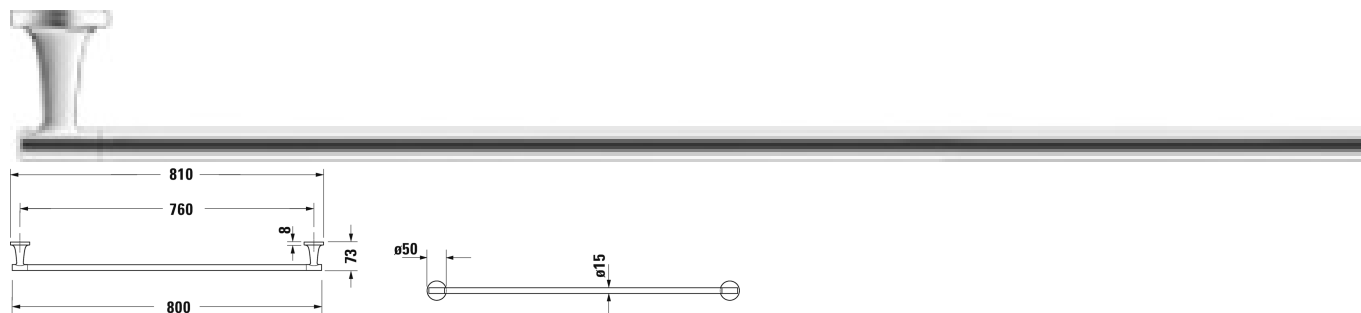

Starck T Bath towel rail # 009943..00

|< 810 mm >|

Bath towel rail	Dimension	Weight	Order number
50 mm			
Colors			
10 Chrome 46 Black Matt			
Variant			
	810 x 73 mm	0.330 kilogram	009943..00

All drawings contain the necessary measurements which are subject to standard tolerances. They are stated in mm and are non-binding. Exact measurements, in particular for customised installation scenarios, can only be taken from the finished piece.