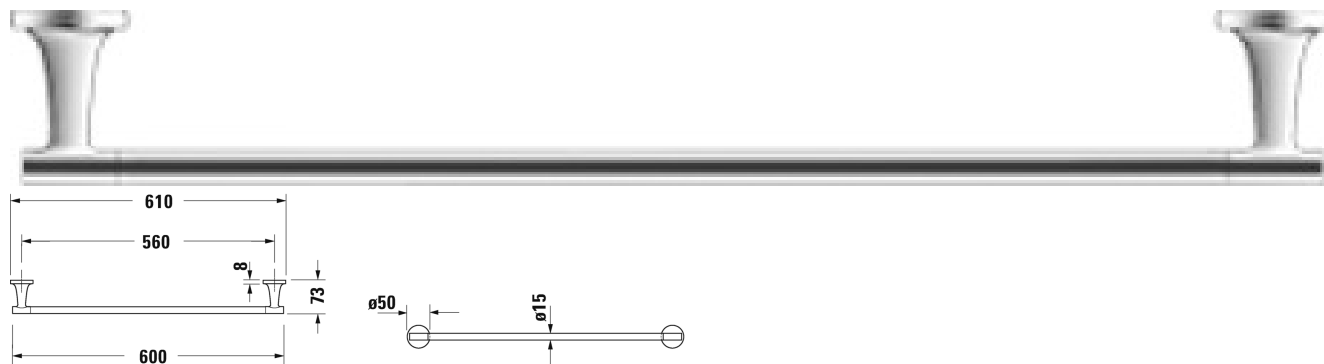

Starck T Bath towel rail # 009942..00

|< 610 mm >|

Bath towel rail	Dimension	Weight	Order number
50 mm			
<b>Colors</b>			
10 Chrome 46 Black Matt			
<b>Variant</b>			
	610 x 73 mm	0.300 kilogram	009942..00

All drawings contain the necessary measurements which are subject to standard tolerances. They are stated in mm and are non-binding. Exact measurements, in particular for customised installation scenarios, can only be taken from the finished piece.