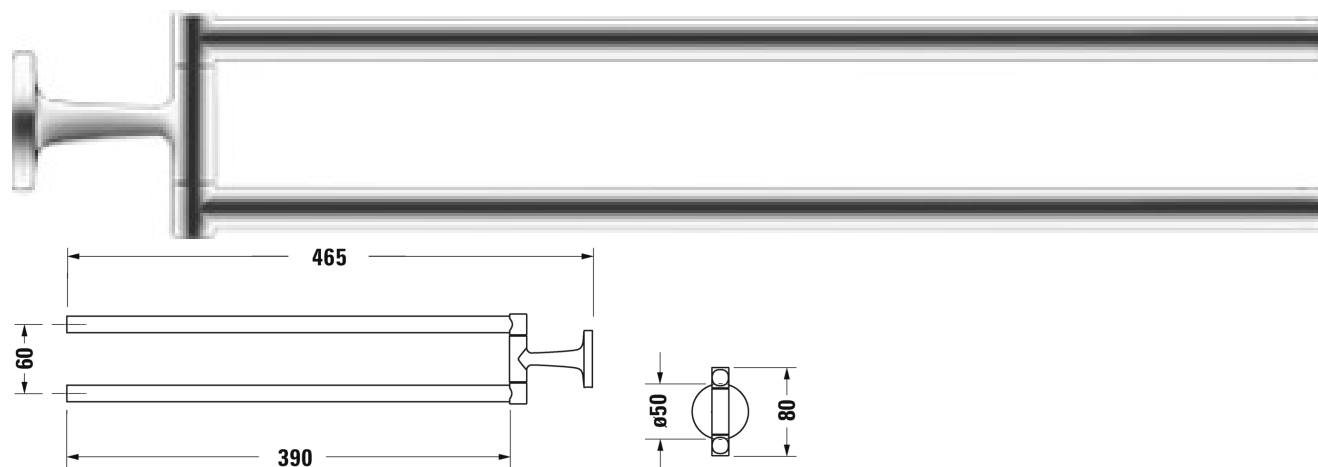

Starck T Towel rail # 009941..00

|< 50 mm >|

Towel rail	Dimension	Weight	Order number
two swivelling arms, 79 mm			
<b>Colors</b>			
10 Chrome 46 Black Matt			
<b>Variant</b>			
	50 x 465 mm	0.410 kilogram	009941..00

All drawings contain the necessary measurements which are subject to standard tolerances. They are stated in mm and are non-binding. Exact measurements, in particular for customised installation scenarios, can only be taken from the finished piece.