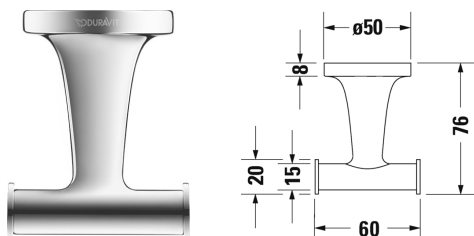

Starck T Towel hook double # 009930..00

|< 60 mm >|

Towel hook double	Dimension	Weight	Order number
50 mm			
Colors			
10 Chrome 46 Black Matt			
Variant			
	60 x 76 mm	0.210 kilogram	009930..00

All drawings contain the necessary measurements which are subject to standard tolerances. They are stated in mm and are non-binding. Exact measurements, in particular for customised installation scenarios, can only be taken from the finished piece.