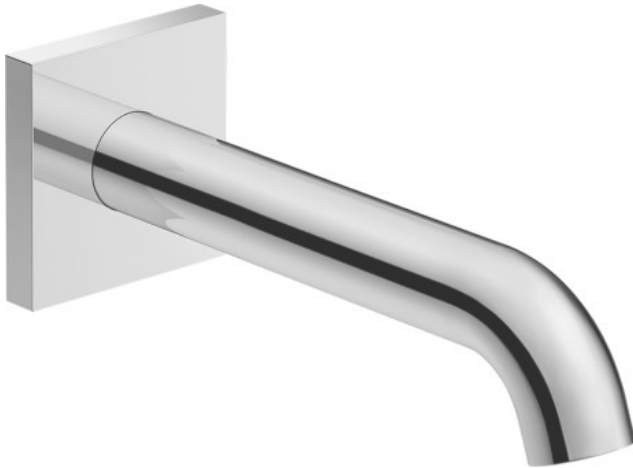

C.1 Bath spout # C152400090..

Bath spout	Dimension	Weight	Order number
projection 205 mm, square escutcheon			
Colors			
10 Chrome 46 Black Matt			
Variant			
surface chrome, connection size DN15, flow rate 19,0 l/min (3 bar), noise class I			C152400090..