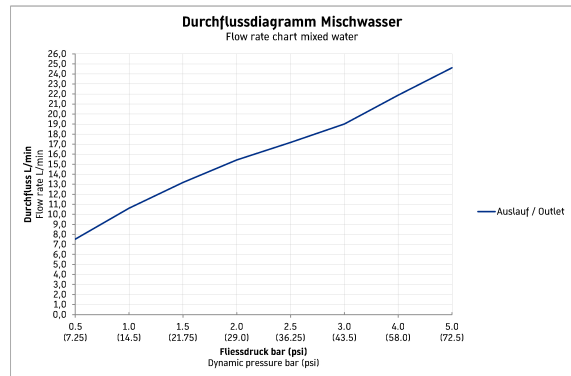

C.1 Bath spout # C152400090..

Bath spout	Dimension	Weight	Order number
projection 205 mm, square escutcheon			
Colors			
10 Chrome 46 Black Matt			
Variant			
surface chrome, connection size DN15, flow rate 19,0 l/min (3 bar), noise class I			C152400090..

All drawings contain the necessary measurements which are subject to standard tolerances. They are stated in mm and are non-binding. Exact measurements, in particular for customised installation scenarios, can only be taken from the finished piece.