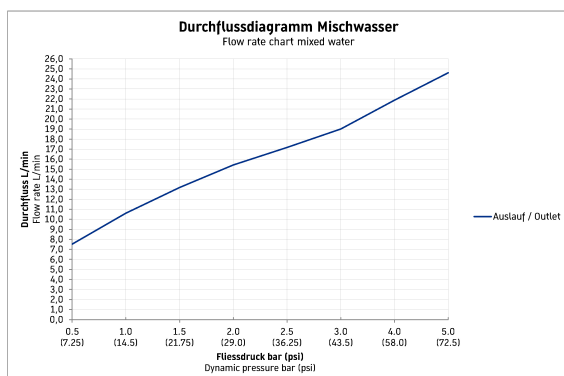

C.1 Bath spout # C152400100..

Bath spout	Dimension	Weight	Order number
projection 205 mm, round escutcheon			
Colors			
10 Chrome 46 Black Matt			
Variant			
surface chrome, connection size DN15, flow rate 19,0 l/min (3 bar), noise class I			C152400100..

All drawings contain the necessary measurements which are subject to standard tolerances. They are stated in mm and are non-binding. Exact measurements, in particular for customised installation scenarios, can only be taken from the finished piece.