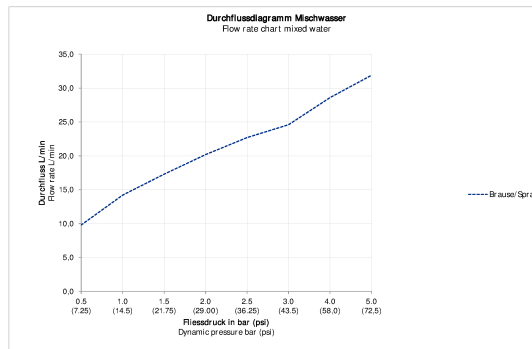

C.1 Single lever shower mixer for concealed installation # C142100100..

Single lever shower mixer for concealed installation	Dimension	Weight	Order number
connection type: basic set for concealed installation, ceramic cartridge, 1 outlet, round escutcheon Ø 170 mm, flow rate 24,6 l/min (3 bar), includes: visible parts with functional unit, recommended operating pressure 3 - 5 bar			
Colors			
10 Chrome 46 Black Matt			
Variant			
surface chrome			C142100100..
Necessary accessory			
Bluebox® 19,05 mm (3/4") BLUEBOX® is a registered trademark of Oras Oy, Basic set for concealed installation, Installation depth 75 mm - 105 mm, with shut-off valves			GK0900001
Bluebox® 12,7 mm (1/2") BLUEBOX® is a registered trademark of Oras Oy, Basic set for concealed installation, Installation depth 75 mm - 105 mm, without shut-off valves, connection size DN15			GK0900000