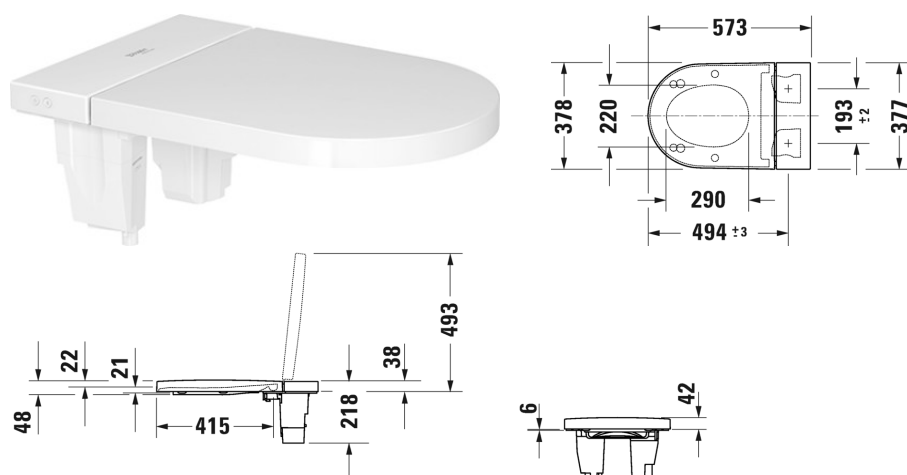

**SensoWash® Starck f SensoWash® Starck f Plus shower toilet seat # 612000012000320**

| < 378 mm > |

SensoWash® Starck f Plus shower toilet seat	Dimension	Weight	Order number
Rear-, Lady- and Comfortwash, Seat heating, Warm air dryer, individual adjustment of water-, air- and seat temperature as well as spray wand position and water spray intensity, Night light, Intelligent energy saving mode, Remote control included, App operation, Self-cleaning spray wand, Descaling function, Automatic drainage in periods of prologed disuse			
<b>Colors</b>			
00 White Alpin			
<b>Variant</b>			
** Seat/lid material duroplast, Odor extraction, Automatic odor extraction, Adjustable odor extraction follow-up time, Automatic opening/closing of lid, Electromotive actuated lid, with concealed connections	378 x 574 mm	7.000 kilogram	612000012000320
<b>Infobox</b>			
** This SensoWash shower toilet seat is not available for European countries			
<b>Installation accessories</b>			
wall holder frame type, for permanent remote control fixation, suitable for SensoWash Plus remote control			100724
<b>Suitable products</b>			
Toilet wall mounted Duravit Rimless for SensoWash® f rimless, washdown model, only in combination with SensoWash f, 375 x 575 mm	375 x 575 mm		251009

**SensoWash® Starck f SensoWash® Starck f Plus shower toilet  
seat # 612000012000320**

|< 378 mm >|

---

One-piece toilet Duravit Rimless® for SensoWash® f rimless,  
US-version, elongated with syphonic jet action, 305 mm/12"  
rough-in, only in combination with SensoWash f, vertical outlet, 360 x 750 mm

219001

---

*All drawings contain the necessary measurements which are subject to standard tolerances. They are stated in mm and are non-binding.  
Exact measurements, in particular for customised installation scenarios, can only be taken from the finished piece.*