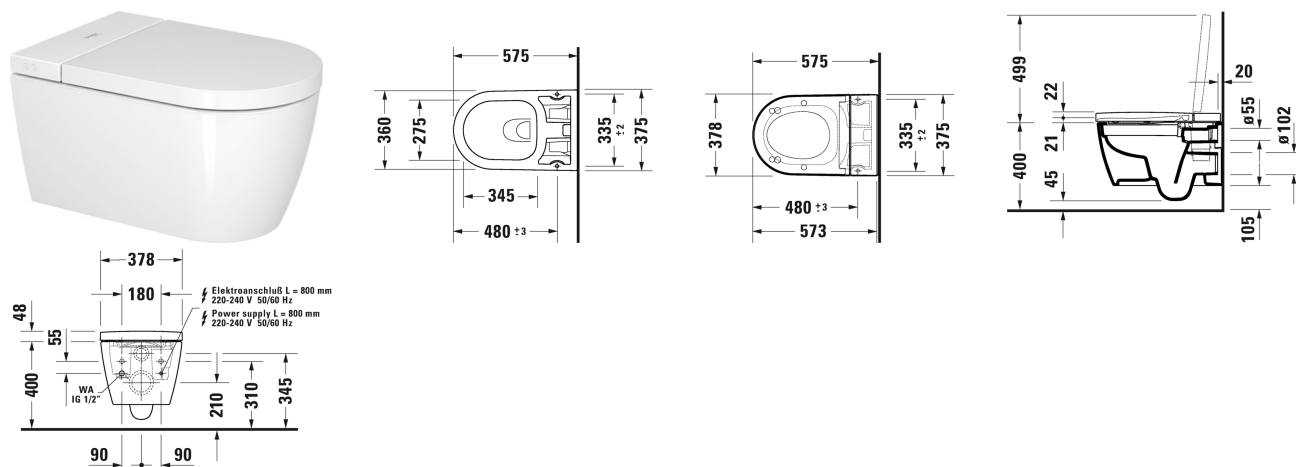

ME by Starck Toilet wall mounted Duravit Rimless for SensoWash® f # 2510092000

| < 375 mm > |

Toilet wall mounted Duravit Rimless for SensoWash® f	Dimension	Weight	Order number
rimless, washdown model, only in combination with SensoWash f			
Colors			
20 HygieneGlaze (an antibacterial ceramic glaze that provides almost indefinite effectiveness)			
Variant			
◆ 4,5 l, UWL class 1	375 x 575 mm	25.000 kilogram	2510092000
Infobox			
Choose suitable pre-installation kit or connecting set depending on used in-wall carrier, # 005072 necessary during bare brickwork, Not available in WonderGliss			
Accessory for ceramics			
Fixing for wall mounted bidet and wall mounted toilet	Ø 12 x 180 mm	0.200 kilogram	006500
Accessory			
Pre-installation kit in combination with SensoWash, for in-wall carrier with horizontal support without shower toilet pre-installation/conduit pipe			005072
Interface set in combination with SensoWash Starck f, for functional interface with DuraSystem actuator plate A2			100729
Connecting set in combination with SensoWash Starck f, for in-wall carriers with conduit pipe for connection inside the tank			100731
Noise reduction gasket for wall mounted toilet		0.300 kilogram	005064
Suitable products			