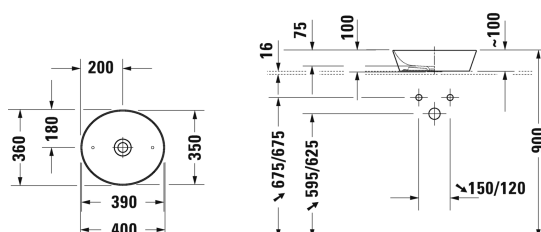

Cape Cod Washbowl # 232840..00 / 232840..00 / 232840..00

| < 400 mm > |

Washbowl	Dimension	Weight	Order number
without tap platform, without overflow, 400 mm			
Colors			
00 White Alpin 26 White/White Satin Matt 32 White Satin Matt			
Variant			
☒ inside colour White, outside colour White	400 x 360 mm	4.800 kilogram	232840..00
☒ inside colour White, outside colour White Satin Matt	400 x 360 mm	4.800 kilogram	232840..00
☒ inside colour White Satin Matt, outside colour White Satin Matt	400 x 360 mm	4.800 kilogram	232840..00
Infobox			
Made from DuraCeram			
Sanitary ceramics with the special WonderGliss surface finish will remain clean and attractive-looking for a long time to come. When ordering WonderGliss please add a "1" as eleventh digit to the model number.			
Accessory			
Slotted waste for washbasins without overflow	50 mm	0.300 kilogram	005024
Design Siphon		1.500 kilogram	005036
Suitable products			
Vanity unit floor-standing 1 console, 1 shelf below, 700 x 480 mm	700 x 480 mm		CC9534
Vanity unit wall-mounted compact 1 open compartment on the right side, 1 console with one cut-out, 800 x 480 mm	800 x 480 mm		DE4918
Vanity unit wall-mounted 1 open compartment on the right side, 1 console with one cut-out, 800 x 550 mm	800 x 550 mm		DE4928
Vanity unit wall-mounted compact 1 open compartment on the left side, 1 console with one cut-out, 800 x 480 mm	800 x 480 mm		DE4938
Vanity unit wall-mounted 1 open compartment on the left side, 1 console with one cut-out, 800 x 550 mm	800 x 550 mm		DE4958