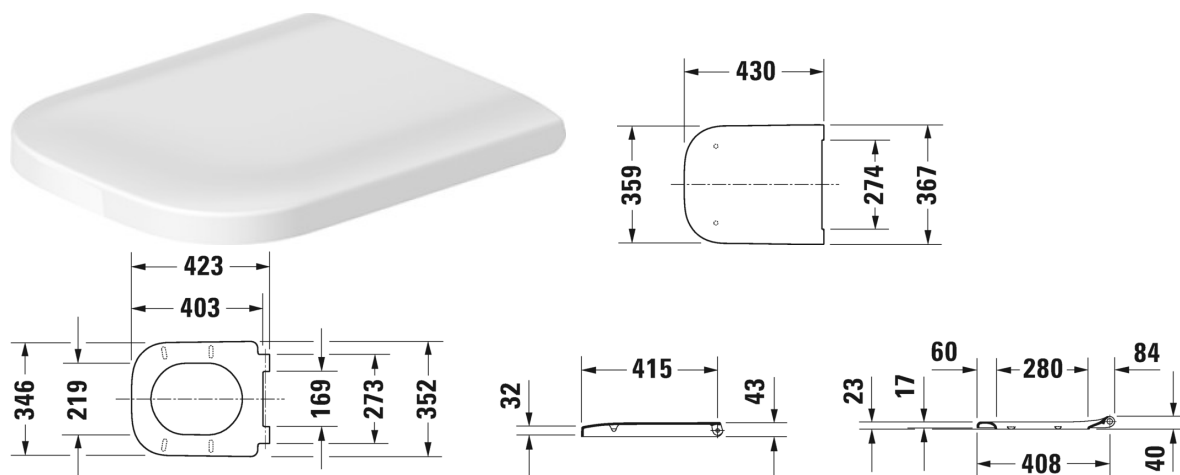

Happy D.2 Toilet seat and cover # 006459..00 / 006459..00

Toilet seat and cover	Dimension	Weight	Order number
removable, hinges stainless steel, with soft closure			
Colors			
00 White Alpin 13 Anthracite Matt			
Variant			
inside colour White, outside colour White		2.400 kilogram	006459..00
inside colour Anthracite Matt, outside colour Anthracite Matt		2.400 kilogram	006459..00

All drawings contain the necessary measurements which are subject to standard tolerances. They are stated in mm and are non-binding. Exact measurements, in particular for customised installation scenarios, can only be taken from the finished piece.