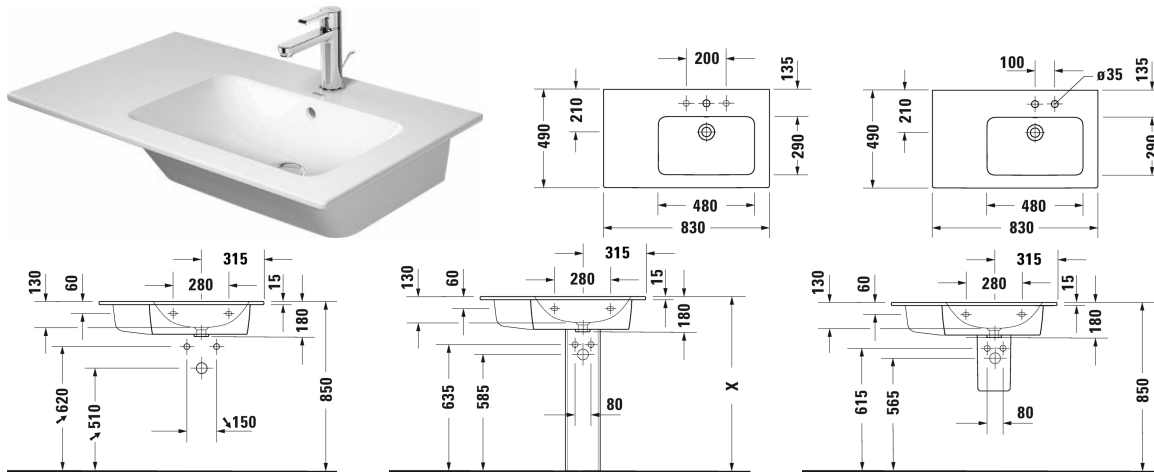

ME by Starck Washbasin, furniture washbasin asymmetric #
 234683..00 / 234683..58 / 234683..60 / 234683..00 /
 234683..58 / 234683..60

| < 830 mm > |

Washbasin, furniture washbasin asymmetric	Dimension	Weight	Order number
with overflow, with tap platform, bowl on right side, 830 mm			
Colors			
00 White Alpin 32 White Satin Matt			
Variant			
●	830 x 490 mm	22.500 kilogram	234683..00
●●	830 x 490 mm	22.500 kilogram	234683..58
⊗	830 x 490 mm	22.500 kilogram	234683..60
●	830 x 490 mm	22.500 kilogram	234683..00
●●	830 x 490 mm	22.500 kilogram	234683..58
⊗	830 x 490 mm	22.500 kilogram	234683..60
Infobox			
By using a siphon cover in conjunction with a washbasin with three tap holes the stop valve of the 3-hole basin mixer may not exceed a length of max. 75mm.			
Sanitary ceramics with the special WonderGliss surface finish will remain clean and attractive-looking for a long time to come. When ordering WonderGliss please add a "1" as eleventh digit to the model number.			
Accessory			
Space saving siphon	1 1/4" mm	0.400 kilogram	005076
Suitable products			