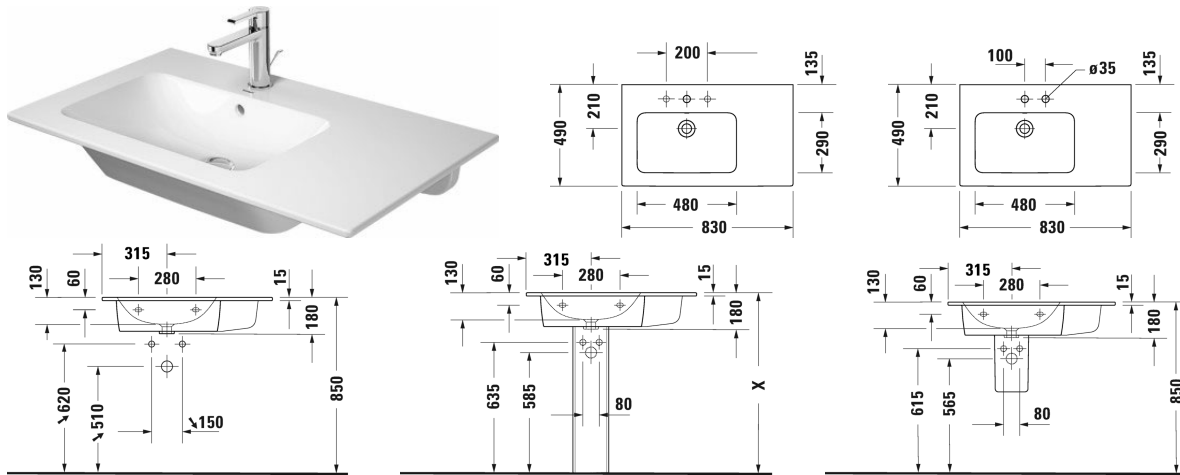

ME by Starck Washbasin, furniture washbasin asymmetric #
 234583..00 / 234583..58 / 234583..60 / 234583..00 /
 234583..58 / 234583..60

| < 830 mm > |

Washbasin, furniture washbasin asymmetric	Dimension	Weight	Order number
with overflow, with tap platform, bowl on left side, 830 mm			
Colors			
00 White Alpin 32 White Satin Matt			
Variant			
●	830 x 490 mm	21.300 kilogram	234583..00
●●	830 x 490 mm	21.300 kilogram	234583..58
⊗	830 x 490 mm	21.300 kilogram	234583..60
●	830 x 490 mm	21.300 kilogram	234583..00
●●	830 x 490 mm	21.300 kilogram	234583..58
⊗	830 x 490 mm	21.300 kilogram	234583..60
Infobox			
By using a siphon cover in conjunction with a washbasin with three tap holes the stop valve of the 3-hole basin mixer may not exceed a length of max. 75mm.			
Sanitary ceramics with the special WonderGliss surface finish will remain clean and attractive-looking for a long time to come. When ordering WonderGliss please add a "1" as eleventh digit to the model number.			
Accessory			
Space saving siphon	1 1/4" mm	0.400 kilogram	005076
Suitable products			