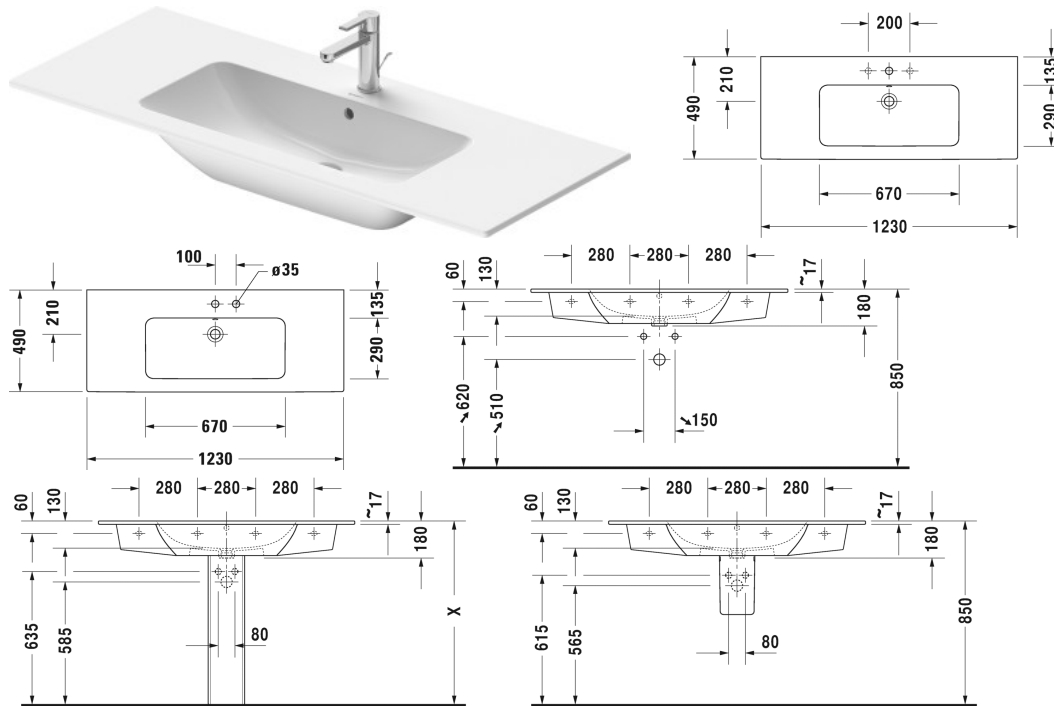

ME by Starck Washbasin, furniture washbasin # 233612..00 /
233612..58 / 233612..60 / 233612..00 / 233612..58 / 233612..60

|< 1230 mm >|

Washbasin, furniture washbasin	Dimension	Weight	Order number
with overflow, with tap platform, 1230 mm			
Colors			
00 White Alpin 32 White Satin Matt			
Variant			
●	1230 x 490 mm	33.400 kilogram	233612..00
●●	1230 x 490 mm	33.400 kilogram	233612..58
⊗	1230 x 490 mm	33.400 kilogram	233612..60
●	1230 x 490 mm	33.400 kilogram	233612..00
●●	1230 x 490 mm	33.400 kilogram	233612..58
⊗	1230 x 490 mm	33.400 kilogram	233612..60
Sanitary ceramics with the special WonderGliss surface finish will remain clean and attractive-looking for a long time to come. When ordering WonderGliss please add a "1" as eleventh digit to the model number.			
Accessory			
Space saving siphon	1 1/4" mm	0.400 kilogram	005076