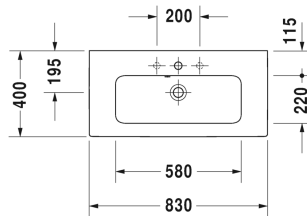

ME by Starck Washbasin, furniture washbasin compact #
 234283..00 / 234283..58 / 234283..60 / 234283..00 / 234283..58
 / 234283..60

| < 830 mm > |

Washbasin, furniture washbasin compact	Dimension	Weight	Order number
with overflow, with tap platform, 830 mm			
Colors			
00 White Alpin 32 White Satin Matt			
Variant			
●	830 x 400 mm	17.700 kilogram	234283..00
●●	830 x 400 mm	17.700 kilogram	234283..58
⊗	830 x 400 mm	17.700 kilogram	234283..60
●	830 x 400 mm	17.700 kilogram	234283..00
●●	830 x 400 mm	17.700 kilogram	234283..58
⊗	830 x 400 mm	17.700 kilogram	234283..60
Sanitary ceramics with the special WonderGliss surface finish will remain clean and attractive-looking for a long time to come. When ordering WonderGliss please add a "1" as eleventh digit to the model number.			
Accessory			
Space saving siphon	1 1/4" mm	0.400 kilogram	005076
Suitable products			
Vanity unit wall-mounted compact 1 pull-out compartment, for ME by Starck # 234283, 800 x 385 mm	800 x 385 mm		KT6423
Vanity unit wall-mounted compact 2 drawers, upper drawer including cut-out for siphon and siphon cover, for ME by Starck # 234283, 800 x 385 mm	800 x 385 mm		KT6453