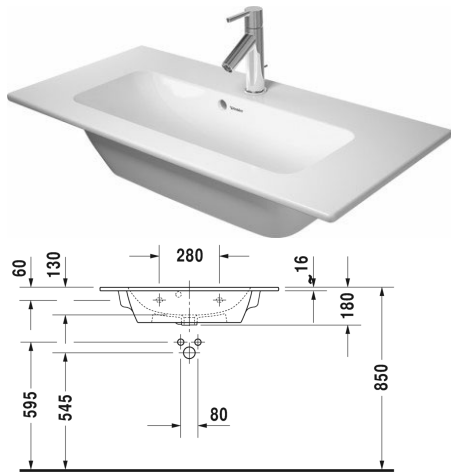

ME by Starck Washbasin, furniture washbasin compact #
 234283..00 / 234283..58 / 234283..60 / 234283..00 / 234283..58
 / 234283..60

| < 830 mm > |

Washbasin, furniture washbasin compact	Dimension	Weight	Order number
with overflow, with tap platform, 830 mm			
Colors			
00 White Alpin 32 White Satin Matt			
Variant			
●	830 x 400 mm	17.700 kilogram	234283..00
●●	830 x 400 mm	17.700 kilogram	234283..58
⊗	830 x 400 mm	17.700 kilogram	234283..60
●	830 x 400 mm	17.700 kilogram	234283..00
●●	830 x 400 mm	17.700 kilogram	234283..58
⊗	830 x 400 mm	17.700 kilogram	234283..60
Sanitary ceramics with the special WonderGliss surface finish will remain clean and attractive-looking for a long time to come. When ordering WonderGliss please add a "1" as eleventh digit to the model number.			
Accessory			
Space saving siphon	1 1/4" mm	0.400 kilogram	005076
Suitable products			
Vanity unit wall-mounted compact 1 pull-out compartment, for ME by Starck # 234283, 800 x 385 mm	800 x 385 mm		KT6423
Vanity unit wall-mounted compact 2 drawers, upper drawer including cut-out for siphon and siphon cover, for ME by Starck # 234283, 800 x 385 mm	800 x 385 mm		KT6453