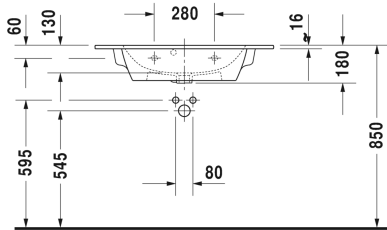

ME by Starck Washbasin, furniture washbasin compact #
 234283..00 / 234283..58 / 234283..60 / 234283..00 / 234283..58
 / 234283..60

| < 830 mm > |

Washbasin, furniture washbasin compact	Dimension	Weight	Order number
with overflow, with tap platform, 830 mm			
Colors			
00 White Alpin 32 White Satin Matt			
Variant			
●	830 x 400 mm	17.700 kilogram	234283..00
●●	830 x 400 mm	17.700 kilogram	234283..58
⊗	830 x 400 mm	17.700 kilogram	234283..60
●	830 x 400 mm	17.700 kilogram	234283..00
●●	830 x 400 mm	17.700 kilogram	234283..58
⊗	830 x 400 mm	17.700 kilogram	234283..60
Sanitary ceramics with the special WonderGliss surface finish will remain clean and attractive-looking for a long time to come. When ordering WonderGliss please add a "1" as eleventh digit to the model number.			
Accessory			
Space saving siphon	1 1/4" mm	0.400 kilogram	005076
Suitable products			
Vanity unit wall-mounted compact 1 pull-out compartment, for ME by Starck # 234283, 800 x 385 mm	800 x 385 mm		KT6423
Vanity unit wall-mounted compact 2 drawers, upper drawer including cut-out for siphon and siphon cover, for ME by Starck # 234283, 800 x 385 mm	800 x 385 mm		KT6453