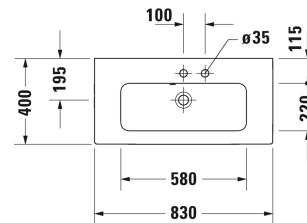

ME by Starck Washbasin, furniture washbasin compact #
 234283..00 / 234283..58 / 234283..60 / 234283..00 / 234283..58
 / 234283..60

| < 830 mm > |

Washbasin, furniture washbasin compact	Dimension	Weight	Order number
with overflow, with tap platform, 830 mm			
Colors			
00 White Alpin 32 White Satin Matt			
Variant			
●	830 x 400 mm	17.700 kilogram	234283..00
●●	830 x 400 mm	17.700 kilogram	234283..58
⊗	830 x 400 mm	17.700 kilogram	234283..60
●	830 x 400 mm	17.700 kilogram	234283..00
●●	830 x 400 mm	17.700 kilogram	234283..58
⊗	830 x 400 mm	17.700 kilogram	234283..60
Sanitary ceramics with the special WonderGliss surface finish will remain clean and attractive-looking for a long time to come. When ordering WonderGliss please add a "1" as eleventh digit to the model number.			
Accessory			
Space saving siphon	1 1/4" mm	0.400 kilogram	005076
Suitable products			
Vanity unit wall-mounted compact 1 pull-out compartment, for ME by Starck # 234283, 800 x 385 mm	800 x 385 mm		KT6423
Vanity unit wall-mounted compact 2 drawers, upper drawer including cut-out for siphon and siphon cover, for ME by Starck # 234283, 800 x 385 mm	800 x 385 mm		KT6453