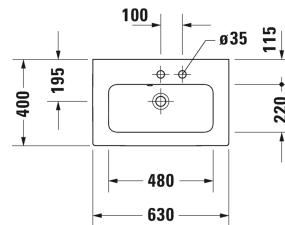

ME by Starck Washbasin, furniture washbasin compact #
 234263..00 / 234263..58 / 234263..60 / 234263..00 / 234263..58
 / 234263..60

| < 630 mm > |

Washbasin, furniture washbasin compact	Dimension	Weight	Order number
with overflow, with tap platform, 630 mm			
Colors			
00 White Alpin 32 White Satin Matt			
Variant			
●	630 x 400 mm	15.300 kilogram	234263..00
●●	630 x 400 mm	15.300 kilogram	234263..58
⊗	630 x 400 mm	15.300 kilogram	234263..60
●	630 x 400 mm	15.300 kilogram	234263..00
●●	630 x 400 mm	15.300 kilogram	234263..58
⊗	630 x 400 mm	15.300 kilogram	234263..60
Sanitary ceramics with the special WonderGliss surface finish will remain clean and attractive-looking for a long time to come. When ordering WonderGliss please add a "1" as eleventh digit to the model number.			
Accessory			
Space saving siphon	1 1/4" mm	0.400 kilogram	005076
Suitable products			
Vanity unit wall-mounted compact 1 pull-out compartment, for ME by Starck # 234263, 600 x 385 mm	600 x 385 mm		KT6422
Vanity unit wall-mounted compact 2 drawers, upper drawer including cut-out for siphon and siphon cover, for ME by Starck # 234263, 600 x 385 mm	600 x 385 mm		KT6452