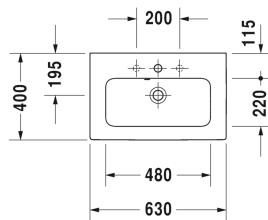

ME by Starck Washbasin, furniture washbasin compact #
 234263..00 / 234263..58 / 234263..60 / 234263..00 / 234263..58
 / 234263..60

| < 630 mm > |

Washbasin, furniture washbasin compact	Dimension	Weight	Order number
with overflow, with tap platform, 630 mm			
Colors			
00 White Alpin 32 White Satin Matt			
Variant			
●	630 x 400 mm	15.300 kilogram	234263..00
●●	630 x 400 mm	15.300 kilogram	234263..58
⊗	630 x 400 mm	15.300 kilogram	234263..60
●	630 x 400 mm	15.300 kilogram	234263..00
●●	630 x 400 mm	15.300 kilogram	234263..58
⊗	630 x 400 mm	15.300 kilogram	234263..60
Sanitary ceramics with the special WonderGliss surface finish will remain clean and attractive-looking for a long time to come. When ordering WonderGliss please add a "1" as eleventh digit to the model number.			
Accessory			
Space saving siphon	1 1/4" mm	0.400 kilogram	005076
Suitable products			
Vanity unit wall-mounted compact 1 pull-out compartment, for ME by Starck # 234263, 600 x 385 mm	600 x 385 mm		KT6422
Vanity unit wall-mounted compact 2 drawers, upper drawer including cut-out for siphon and siphon cover, for ME by Starck # 234263, 600 x 385 mm	600 x 385 mm		KT6452