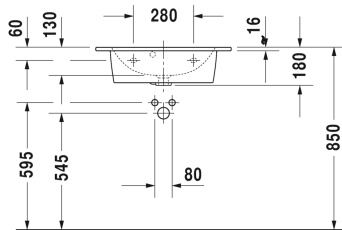

ME by Starck Washbasin, furniture washbasin compact #
 234263..00 / 234263..58 / 234263..60 / 234263..00 / 234263..58
 / 234263..60

| < 630 mm > |

Washbasin, furniture washbasin compact	Dimension	Weight	Order number
with overflow, with tap platform, 630 mm			
Colors			
00 White Alpin 32 White Satin Matt			
Variant			
●	630 x 400 mm	15.300 kilogram	234263..00
●●	630 x 400 mm	15.300 kilogram	234263..58
⊗	630 x 400 mm	15.300 kilogram	234263..60
●	630 x 400 mm	15.300 kilogram	234263..00
●●	630 x 400 mm	15.300 kilogram	234263..58
⊗	630 x 400 mm	15.300 kilogram	234263..60
Sanitary ceramics with the special WonderGliss surface finish will remain clean and attractive-looking for a long time to come. When ordering WonderGliss please add a "1" as eleventh digit to the model number.			
Accessory			
Space saving siphon	1 1/4" mm	0.400 kilogram	005076
Suitable products			
Vanity unit wall-mounted compact 1 pull-out compartment, for ME by Starck # 234263, 600 x 385 mm	600 x 385 mm		KT6422
Vanity unit wall-mounted compact 2 drawers, upper drawer including cut-out for siphon and siphon cover, for ME by Starck # 234263, 600 x 385 mm	600 x 385 mm		KT6452