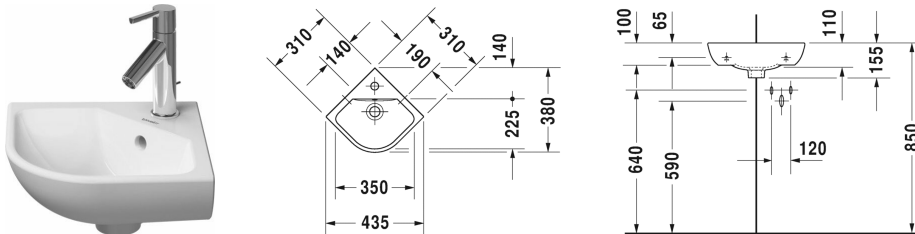

ME by Starck Handrinse basin corner model # 072243..00 /
072243..00

| < 435 mm > |

Handrinse basin corner model	Dimension	Weight	Order number
with overflow, with tap platform, underneath glazed, 435 mm			
Colors			
00 White Alpin 32 White Satin Matt			
Variant			
●	435 x 380 mm	7.000 kilogram	072243..00
●	435 x 380 mm	7.000 kilogram	072243..00
Sanitary ceramics with the special WonderGliss surface finish will remain clean and attractive-looking for a long time to come. When ordering WonderGliss please add a "1" as eleventh digit to the model number.			

All drawings contain the necessary measurements which are subject to standard tolerances. They are stated in mm and are non-binding. Exact measurements, in particular for customised installation scenarios, can only be taken from the finished piece.