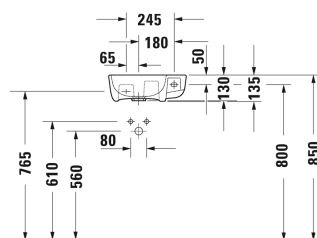

ME by Starck Handrinse basin # 071740..00 / 071740..00

|< 400 mm >|

Handrinse basin	Dimension	Weight	Order number
without overflow, with tap platform, tap hole on right side, fixings included, underneath glazed, 400 mm			
Colors			
00 White Alpin 32 White Satin Matt			
Variant			
●	400 x 220 mm	6.500 kilogram	071740..00
●	400 x 220 mm	6.500 kilogram	071740..00
Infobox			
Mandatory in combination with a bottle trap inclusive extended pipe			
Sanitary ceramics with the special WonderGliss surface finish will remain clean and attractive-looking for a long time to come. When ordering WonderGliss please add a "1" as eleventh digit to the model number.			
Accessory			
Slotted waste for washbasins without overflow	50 mm	0.300 kilogram	005024

All drawings contain the necessary measurements which are subject to standard tolerances. They are stated in mm and are non-binding. Exact measurements, in particular for customised installation scenarios, can only be taken from the finished piece.