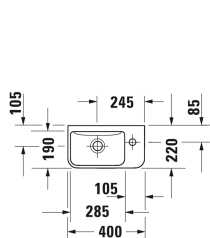

ME by Starck Handrinse basin # 071740..00 / 071740..00

|< 400 mm >|

Handrinse basin	Dimension	Weight	Order number
without overflow, with tap platform, tap hole on right side, fixings included, underneath glazed, 400 mm			
Colors			
00 White Alpin 32 White Satin Matt			
Variant			
●	400 x 220 mm	6.500 kilogram	071740..00
●	400 x 220 mm	6.500 kilogram	071740..00
Infobox			
Mandatory in combination with a bottle trap inclusive extended pipe			
Sanitary ceramics with the special WonderGliss surface finish will remain clean and attractive-looking for a long time to come. When ordering WonderGliss please add a "1" as eleventh digit to the model number.			
Accessory			
Slotted waste for washbasins without overflow	50 mm	0.300 kilogram	005024

All drawings contain the necessary measurements which are subject to standard tolerances. They are stated in mm and are non-binding. Exact measurements, in particular for customised installation scenarios, can only be taken from the finished piece.