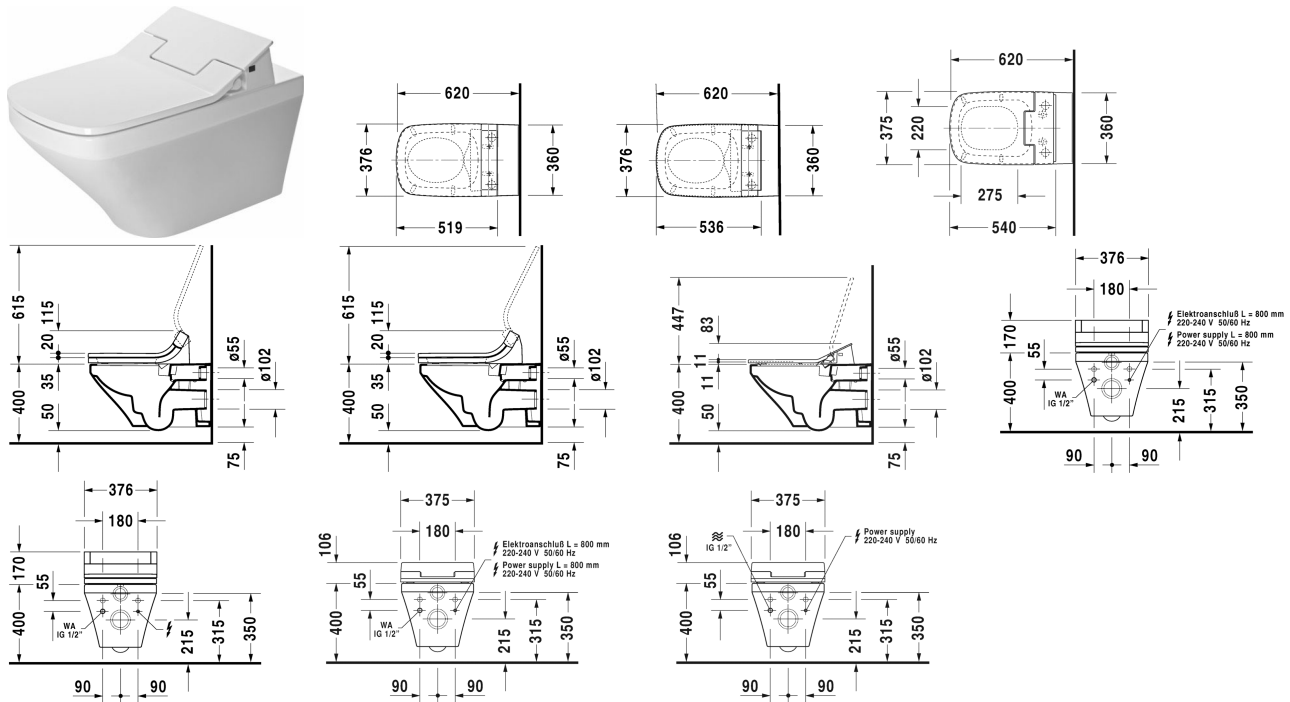

DuraStyle Toilet wall mounted Duravit Rimless for SensoWash®
 # 254259..00 / 254259..00

| < 370 mm > |

Toilet wall mounted Duravit Rimless for SensoWash®	Dimension	Weight	Order number
rimless, washdown model, only in combination with SensoWash, connecting elements for SensoWash with concealed connections included, Durafix included, UWL class 1			
Colors			
00 White Alpin 20 HygieneGlaze (an antibacterial ceramic glaze that provides almost indefinite effectiveness)			
Variant			
♣ 4,5 l	370 x 620 mm	28.300 kilogram	254259..00
♣ 4,5 l	370 x 620 mm	28.300 kilogram	254259..00
Infobox			
Durafix for invisible fixation is included in delivery			
Sanitary ceramics with the special WonderGliss surface finish will remain clean and attractive-looking for a long time to come. When ordering WonderGliss please add a "1" as eleventh digit to the model number.			
Accessory for ceramics			
Fixing for wall mounted bidet and wall mounted toilet	Ø 12 x 180 mm	0.200 kilogram	006500