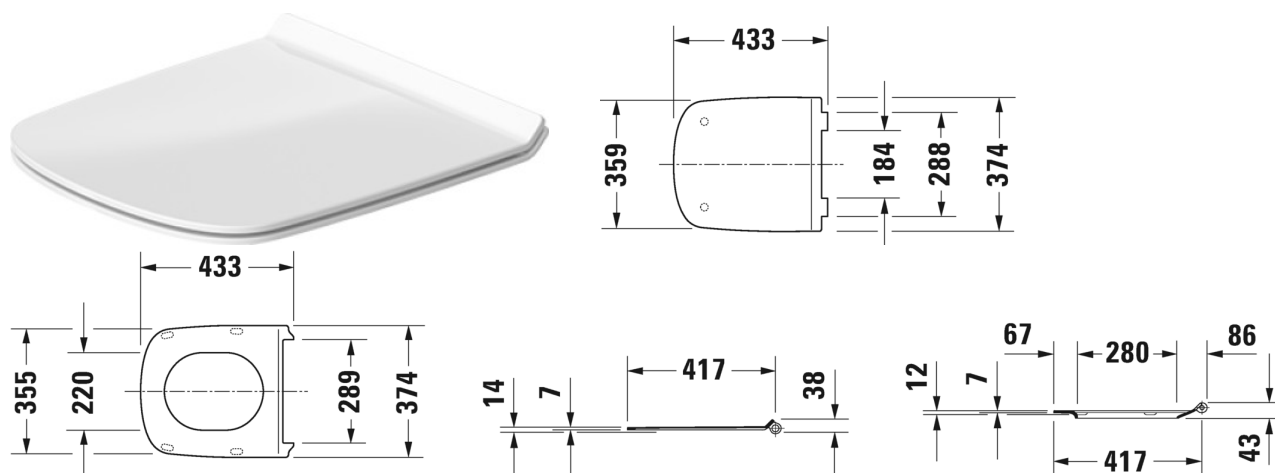

DuraStyle Toilet seat and cover # 0063790000

Toilet seat and cover	Dimension	Weight	Order number
hinges stainless steel, removable, with soft closure			
Colors			
00 White Alpin			
Variant			
		2.700 kilogram	0063790000
Suitable products			
Toilet wall mounted Duravit Rimless® rimless, washdown model, UWL class 1, 370 x 540 mm	370 x 540 mm		253809
Toilet floor standing back to wall, for independent water supply, fixings included, washdown model, horizontal outlet, UWL class 1, 370 x 570 mm	370 x 570 mm		215009
Toilet close-coupled (without cistern), washdown model, Outlet for Vario connector set, for horizontal and vertical outlet, length adjustable from 70 - 170 mm, and vario connecting bend, vertical outlet from 160 - 220 mm, fixings included, UWL class 1, 370 x 630 mm	370 x 630 mm		215509
Toilet wall mounted washdown model, UWL class 1, 370 x 540 mm	370 x 540 mm		253609
Toilet wall mounted Compact washdown model, UWL class 1, 370 x 480 mm	370 x 480 mm		253909
Toilet wall mounted washout model, UWL class 1, 370 x 540 mm	370 x 540 mm		254009
Toilet wall mounted Compact Duravit Rimless® rimless, washdown model, UWL class 1, 370 x 480 mm	370 x 480 mm		257109

DuraStyle Toilet seat and cover # 0063790000

Toilet wall mounted Duravit Rimless® rimless, washdown model, Durafix included, UWL class 1, 370 x 540 mm	370 x 540 mm	255109
Toilet wall mounted washdown model, Durafix included, UWL class 1, 370 x 540 mm	370 x 540 mm	255209
Toilet close-coupled washdown model, (without cistern), fixings included, horizontal outlet, UWL class 1, 370 x 630 mm	370 x 630 mm	216209

All drawings contain the necessary measurements which are subject to standard tolerances. They are stated in mm and are non-binding. Exact measurements, in particular for customised installation scenarios, can only be taken from the finished piece.