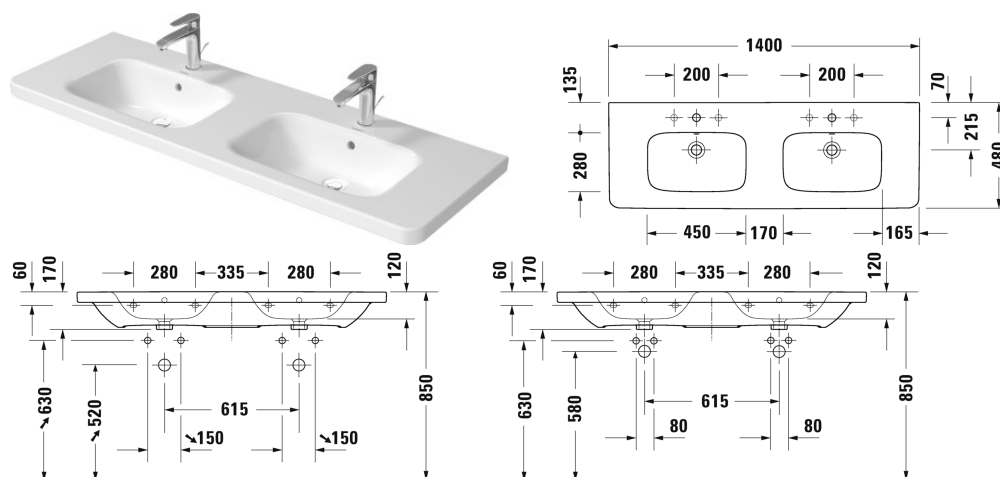

DuraStyle Double washbasin # 2357140000

| < 1400 mm > |

Double washbasin	Dimension	Weight	Order number
with overflow, with tap platform, underneath glazed, 1400 mm			
Colors			
00 White Alpin			
Variant			
●	1400 x 480 mm	39.900 kilogram	2357140000
Infobox			
For mounting ceramics larger than 1200mm two sets of fixings #6951000000 are required, When combined with pedestal or siphon cover, 2 of each are mandatory			
Sanitary ceramics with the special WonderGliss surface finish will remain clean and attractive-looking for a long time to come. When ordering WonderGliss please add a "1" as eleventh digit to the model number.			
Accessory			
Towel rail square tube 14 mm, for washbasin # 235714	1329 mm		003124
Push-open waste for washbasins with overflow		0.400 kilogram	005052
Siphon for washbasin with outlet pipe 300 mm	1 1/4" mm	0.600 kilogram	005026
Design Siphon		1.500 kilogram	005036
Suitable products			
Siphon cover for # 231955, 231960, 231965, 232012, 232010, 232080, 232065, 233813, 232460, 232455, 235714,			085830

DuraStyle Double washbasin # 2357140000

|< 1400 mm >|

Pedestal for # 231955, 231960, 231965, 232012, 232010,
232080, 232065, 233813, 232460, 232455, 235714,

085829

All drawings contain the necessary measurements which are subject to standard tolerances. They are stated in mm and are non-binding. Exact measurements, in particular for customised installation scenarios, can only be taken from the finished piece.