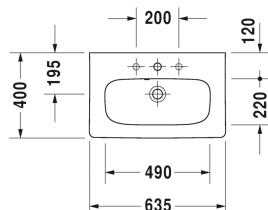

**DuraStyle Washbasin, furniture washbasin compact # 2337630000**

|< 635 mm >|

Washbasin, furniture washbasin compact	Dimension	Weight	Order number
with overflow, with tap platform, underneath glazed, 635 mm			
<b>Colors</b>			
00 White Alpin			
<b>Variant</b>			
●	635 x 400 mm	15.500 kilogram	2337630000
<b>Infobox</b>			
Space saving siphon is recommended for vanity units			
Sanitary ceramics with the special WonderGliss surface finish will remain clean and attractive-looking for a long time to come. When ordering WonderGliss please add a "1" as eleventh digit to the model number.			
<b>Accessory</b>			
Space saving siphon	1 1/4" mm	0.400 kilogram	005076
<b>Suitable products</b>			
Vanity unit wall-mounted compact 1 pull-out compartment, for DuraStyle # 233763, 580 x 368 mm	580 x 368 mm		DS6379
Vanity unit wall-mounted compact 2 drawers, upper drawer including cut-out for siphon and siphon cover, for DuraStyle # 233763, 580 x 368 mm	580 x 368 mm		DS6479

All drawings contain the necessary measurements which are subject to standard tolerances. They are stated in mm and are non-binding. Exact measurements, in particular for customised installation scenarios, can only be taken from the finished piece.