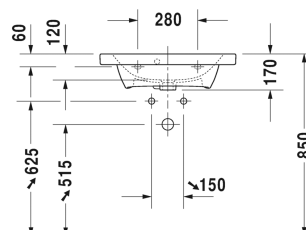

**DuraStyle Washbasin, furniture washbasin compact # 2337630000**

|< 635 mm >|

Washbasin, furniture washbasin compact	Dimension	Weight	Order number
with overflow, with tap platform, underneath glazed, 635 mm			
<b>Colors</b>			
00 White Alpin			
<b>Variant</b>			
●	635 x 400 mm	15.500 kilogram	2337630000
<b>Infobox</b>			
Space saving siphon is recommended for vanity units			
Sanitary ceramics with the special WonderGliss surface finish will remain clean and attractive-looking for a long time to come. When ordering WonderGliss please add a "1" as eleventh digit to the model number.			
<b>Accessory</b>			
Space saving siphon	1 1/4" mm	0.400 kilogram	005076
<b>Suitable products</b>			
Vanity unit wall-mounted compact 1 pull-out compartment, for DuraStyle # 233763, 580 x 368 mm	580 x 368 mm		DS6379
Vanity unit wall-mounted compact 2 drawers, upper drawer including cut-out for siphon and siphon cover, for DuraStyle # 233763, 580 x 368 mm	580 x 368 mm		DS6479

All drawings contain the necessary measurements which are subject to standard tolerances. They are stated in mm and are non-binding. Exact measurements, in particular for customised installation scenarios, can only be taken from the finished piece.