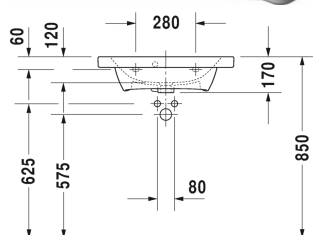

**DuraStyle Washbasin, furniture washbasin compact # 2337630000**

|< 635 mm >|

Washbasin, furniture washbasin compact	Dimension	Weight	Order number
with overflow, with tap platform, underneath glazed, 635 mm			
<b>Colors</b>			
00 White Alpin			
<b>Variant</b>			
●	635 x 400 mm	15.500 kilogram	2337630000
<b>Infobox</b>			
Space saving siphon is recommended for vanity units			
Sanitary ceramics with the special WonderGliss surface finish will remain clean and attractive-looking for a long time to come. When ordering WonderGliss please add a "1" as eleventh digit to the model number.			
<b>Accessory</b>			
Space saving siphon	1 1/4" mm	0.400 kilogram	005076
<b>Suitable products</b>			
Vanity unit wall-mounted compact 1 pull-out compartment, for DuraStyle # 233763, 580 x 368 mm	580 x 368 mm		DS6379
Vanity unit wall-mounted compact 2 drawers, upper drawer including cut-out for siphon and siphon cover, for DuraStyle # 233763, 580 x 368 mm	580 x 368 mm		DS6479

All drawings contain the necessary measurements which are subject to standard tolerances. They are stated in mm and are non-binding. Exact measurements, in particular for customised installation scenarios, can only be taken from the finished piece.