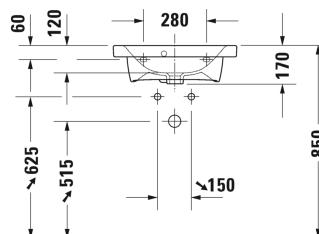

**DuraStyle Washbasin, furniture washbasin compact # 2337550000**

| < 550 mm > |

Washbasin, furniture washbasin compact	Dimension	Weight	Order number
with overflow, with tap platform, underneath glazed, 550 mm			
<b>Colors</b>			
00 White Alpin			
<b>Variant</b>			
●	550 x 400 mm	14.200 kilogram	2337550000
<b>Infobox</b>			
Space saving siphon is recommended for vanity units			
Sanitary ceramics with the special WonderGliss surface finish will remain clean and attractive-looking for a long time to come. When ordering WonderGliss please add a "1" as eleventh digit to the model number.			
<b>Accessory</b>			
Space saving siphon	1 1/4" mm	0.400 kilogram	005076
<b>Suitable products</b>			
Vanity unit wall-mounted compact 1 pull-out compartment, for DuraStyle # 233755, 500 x 368 mm	500 x 368 mm		DS6303
Vanity unit wall-mounted compact 2 drawers, upper drawer including cut-out for siphon and siphon cover, for DuraStyle # 233755, 500 x 368 mm	500 x 368 mm		DS6403

All drawings contain the necessary measurements which are subject to standard tolerances. They are stated in mm and are non-binding. Exact measurements, in particular for customised installation scenarios, can only be taken from the finished piece.