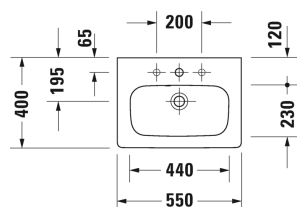

**DuraStyle Washbasin, furniture washbasin compact # 2337550000**

| < 550 mm > |

Washbasin, furniture washbasin compact	Dimension	Weight	Order number
with overflow, with tap platform, underneath glazed, 550 mm			
<b>Colors</b>			
00 White Alpin			
<b>Variant</b>			
●	550 x 400 mm	14.200 kilogram	2337550000
<b>Infobox</b>			
Space saving siphon is recommended for vanity units			
Sanitary ceramics with the special WonderGliss surface finish will remain clean and attractive-looking for a long time to come. When ordering WonderGliss please add a "1" as eleventh digit to the model number.			
<b>Accessory</b>			
Space saving siphon	1 1/4" mm	0.400 kilogram	005076
<b>Suitable products</b>			
Vanity unit wall-mounted compact 1 pull-out compartment, for DuraStyle # 233755, 500 x 368 mm	500 x 368 mm		DS6303
Vanity unit wall-mounted compact 2 drawers, upper drawer including cut-out for siphon and siphon cover, for DuraStyle # 233755, 500 x 368 mm	500 x 368 mm		DS6403

All drawings contain the necessary measurements which are subject to standard tolerances. They are stated in mm and are non-binding. Exact measurements, in particular for customised installation scenarios, can only be taken from the finished piece.