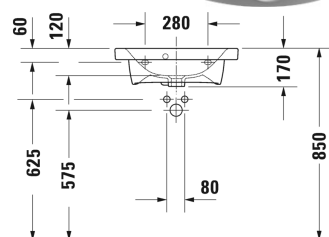

**DuraStyle Washbasin, furniture washbasin compact # 2337550000**

| < 550 mm > |

Washbasin, furniture washbasin compact	Dimension	Weight	Order number
with overflow, with tap platform, underneath glazed, 550 mm			
<b>Colors</b>			
00 White Alpin			
<b>Variant</b>			
●	550 x 400 mm	14.200 kilogram	2337550000
<b>Infobox</b>			
Space saving siphon is recommended for vanity units			
Sanitary ceramics with the special WonderGliss surface finish will remain clean and attractive-looking for a long time to come. When ordering WonderGliss please add a "1" as eleventh digit to the model number.			
<b>Accessory</b>			
Space saving siphon	1 1/4" mm	0.400 kilogram	005076
<b>Suitable products</b>			
Vanity unit wall-mounted compact 1 pull-out compartment, for DuraStyle # 233755, 500 x 368 mm	500 x 368 mm		DS6303
Vanity unit wall-mounted compact 2 drawers, upper drawer including cut-out for siphon and siphon cover, for DuraStyle # 233755, 500 x 368 mm	500 x 368 mm		DS6403

All drawings contain the necessary measurements which are subject to standard tolerances. They are stated in mm and are non-binding. Exact measurements, in particular for customised installation scenarios, can only be taken from the finished piece.