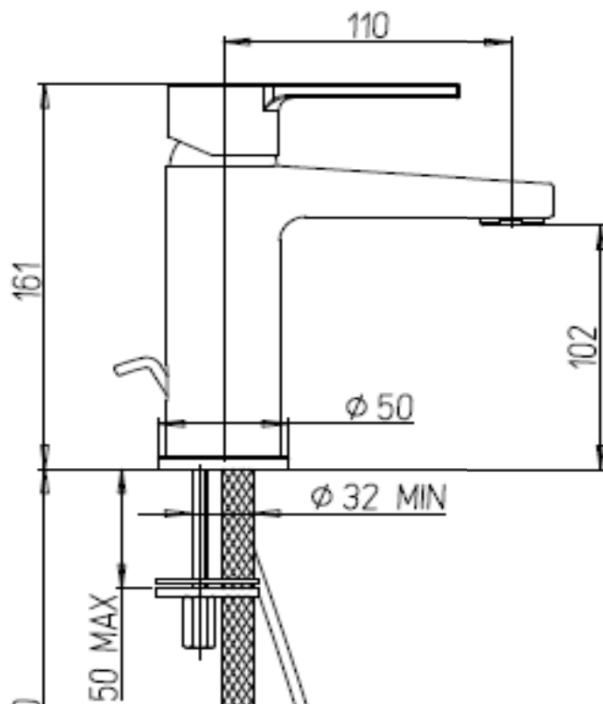

# Paini Le Mans

Paini Le Mans basin mixer without pop up waste

Finish: Chrome

90CR205

**Made in Italy**

5 Year Warranty

WELS Rating: 4 Star - 7.5 Litres/Min

**For Equal Pressure only**

Max. Operating Pressure: 500Kpa.

Min. Operating Pressure: 50Kpa.

*Pipework must be flushed before installation*

*Please install as per manufacturers instructions in the box*

Due to our policy of continuous product development, the design and specification shown are subject to change without notice.