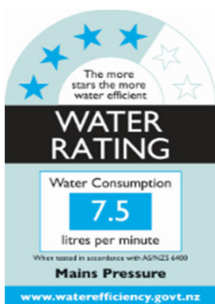

# Paini Le Mans

Paini Le Mans basin mixer without pop up waste

Finish: Chrome

90CR205

**Made in Italy**

5 Year Warranty

WELS Rating: 4 Star - 7.5 Litres/Min

**For Equal Pressure only**