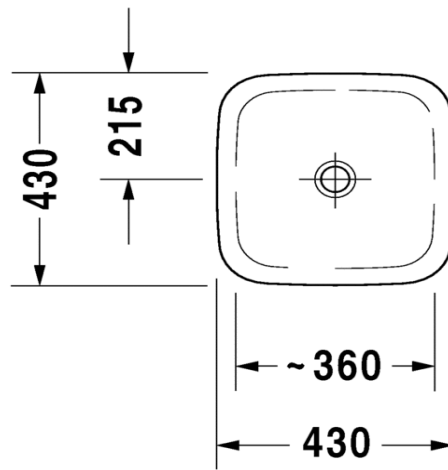

TECHNICAL SCHEDULE

Duravit DuraStyle countertop basin

Code: 372.43

6784 DuraStyle

Inspirational + European + Bathroomware

t 09 444 5656

e info@metrix.co.nz

www.metrix.co.nz