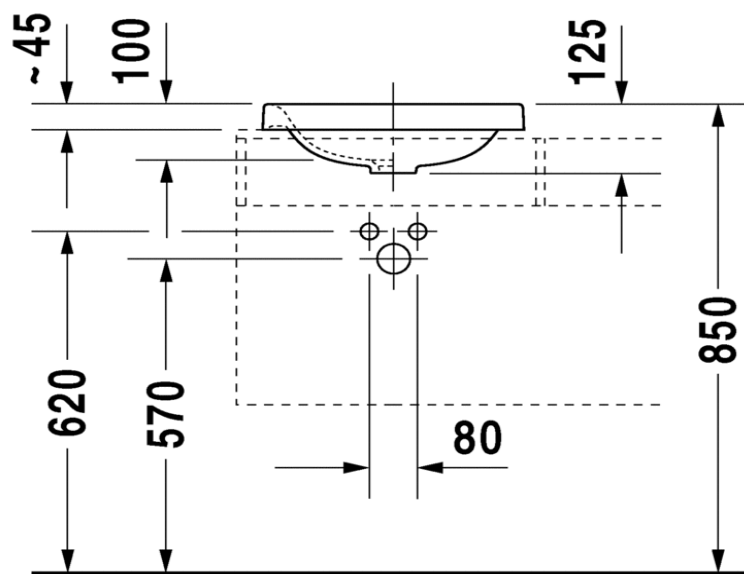

TECHNICAL SCHEDULE

Duravit DuraStyle countertop basin

Code: 372.43

6784 DuraStyle

Inspirational + European + Bathroomware

t 09 444 5656

e info@metrix.co.nz

www.metrix.co.nz